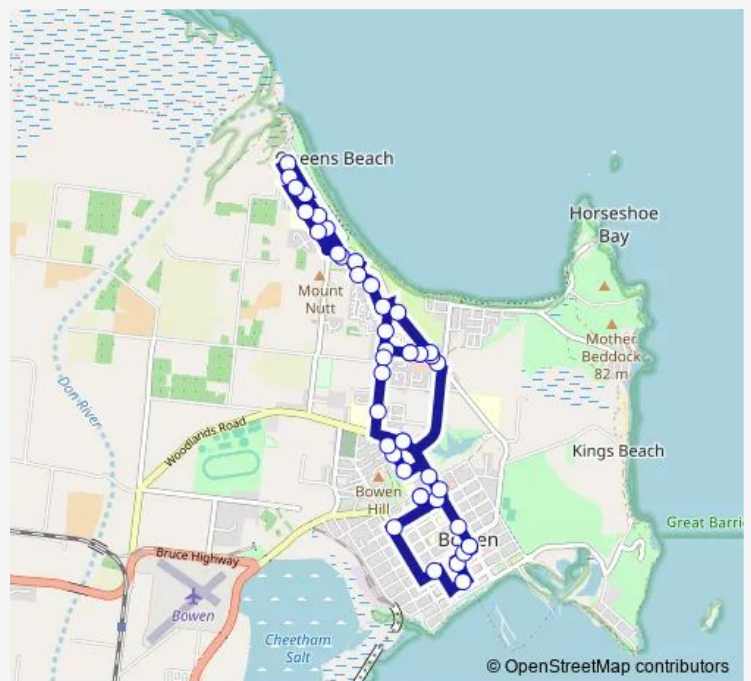

Bus 841 Queens Beach

[Go to website](#)

Direction
 Herbert Street at Powell Street — Herbert Street at Powell Street

47 stops

[Open route schedule](#)

- Herbert Street at Powell Street
- Herbert St near Poole St hail 'n' ride
- Gregory Street at Bowen Hospital
- Livingstone St near Herbert St hail 'n' ride
- Herbert St near Daniel St hail 'n' ride
- Gregory St near Scott St hail 'n' ride
- Gregory Street near Carleton Street
- Gregory St near Banksia St hail 'n' ride
- Richmond Road at Centre Point Plaza
- Tollington Rd near Soldiers Rd hail 'n' ride
- Tollington Rd near Wests Lane hail 'n' ride
- Wests Lane at Tollington Road
- Wests Lane at North Court
- Wests Lane at Argyle Park Road
- Argyle Park Road at Duke Street
- Mackenzie St near Field St hail 'n' ride
- Field Street near Webster Street
- Golf Links Rd near Strickland St hail 'n' ride
- Golf Links Rd near Lloyds Lane hail 'n' ride
- Murroona St near Bryant Ave hail 'n' ride
- Murroona Street at Beach Avenue

Route schedule

Herbert Street at Powell Street — Herbert Street at Powell Street

Monday	08:45-12:45
Tuesday	08:45-12:45
Wednesday	08:45-12:45
Thursday	08:45-12:45
Friday	08:45-12:45
Saturday	08:45-10:45
Sunday	—

Route info

Direction: Herbert Street at Powell Street

Stops: 47

Trip Duration: 0 hour 38 min

841 — Queens Beach

Murroona Street at Murray Avenue

Scott Avenue at Whitsunday Street

Gloucester St near Clement Ave hail 'n' ride

Gloucester St near Murray Ave hail 'n' ride

Tracey St near Beach Ave hail 'n' ride

Tracey Street at Bryant Avenue

Golf Links Road at Mt Nutt Road

Golf Links Rd near Strickland St hail 'n' ride

Field St near Strickland St hail 'n' ride