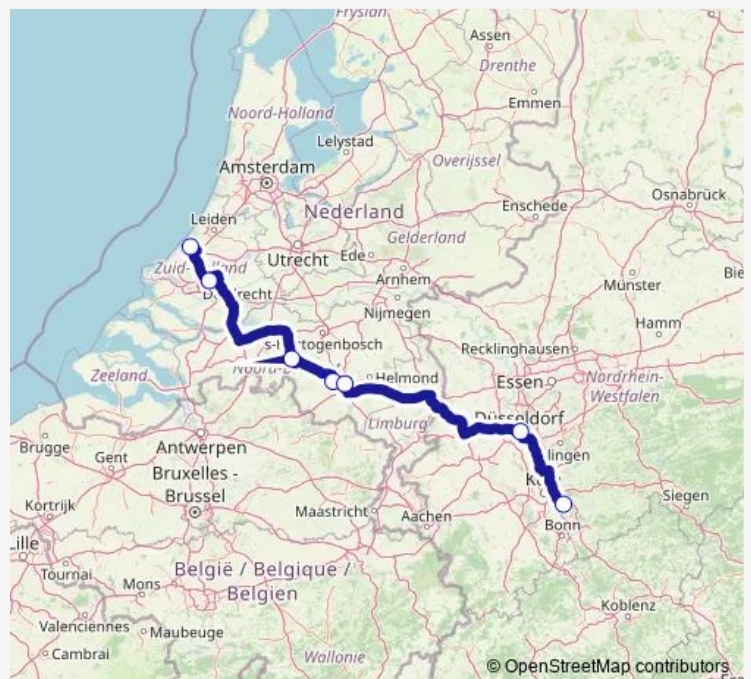

International Coach Service 841 Rotterdam - Eindhoven (Airport) - Cologne

[Go to website](#)

Direction

Köln/Bonn Flughafen Terminal 2 — The Hague (Central Station)

7 stops

[Open route schedule](#)

Köln/Bonn Flughafen Terminal 2

D-Worringer Platz,W57

Eindhoven Station (John F. Kennedylaan)

Eindhoven Airport

Tilburg Station (Burgemeester Brokxlaan)

Rotterdam Central Station

The Hague (Central Station)

Route schedule

Köln/Bonn Flughafen Terminal 2 — The Hague (Central Station)

Monday	15:00
Tuesday	—
Wednesday	—
Thursday	15:00
Friday	15:00
Saturday	15:00
Sunday	15:00

Route info

Direction: Köln/Bonn Flughafen Terminal 2

Stops: 7

Trip Duration: 5 hour 45 min

Direction

The Hague (Central Station) — Köln/Bonn Flughafen Terminal 2

7 stops

[Open route schedule](#)

The Hague (Central Station)

Rotterdam Central Station

Tilburg Station (Burgemeester Brokxlaan)

Eindhoven Airport

Eindhoven Station (John F. Kennedylaan)

D-Worringer Platz,W57