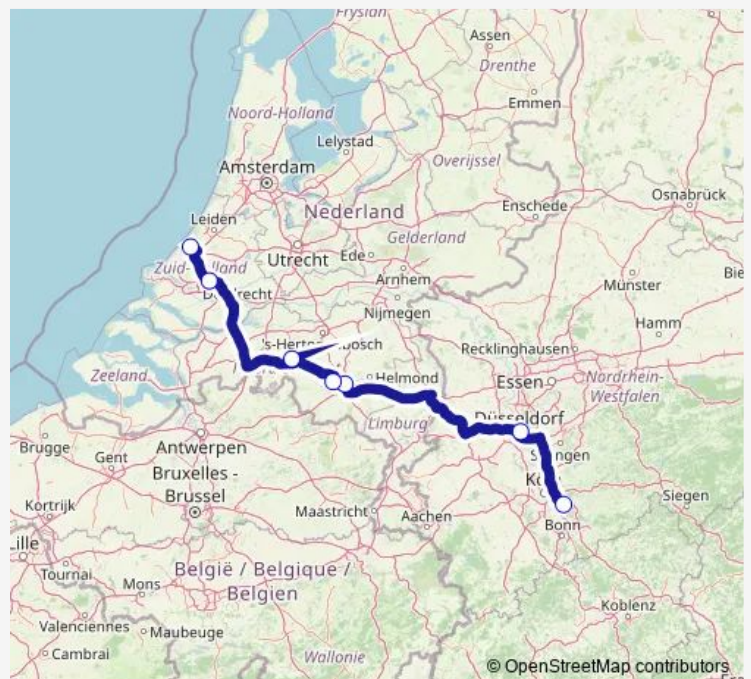

Tilburg Station (Burgemeester Brokxlaan)

Rotterdam Central Station

The Hague (Central Station)

### Route schedule

Köln/Bonn Flughafen Terminal 2 — The Hague (Central Station)

Monday	15:00
Tuesday	15:00
Wednesday	—
Thursday	—
Friday	15:00
Saturday	15:00
Sunday	15:00

### Route info

Direction: Köln/Bonn Flughafen Terminal 2

Stops: 7

Trip Duration: 5 hour 35 min