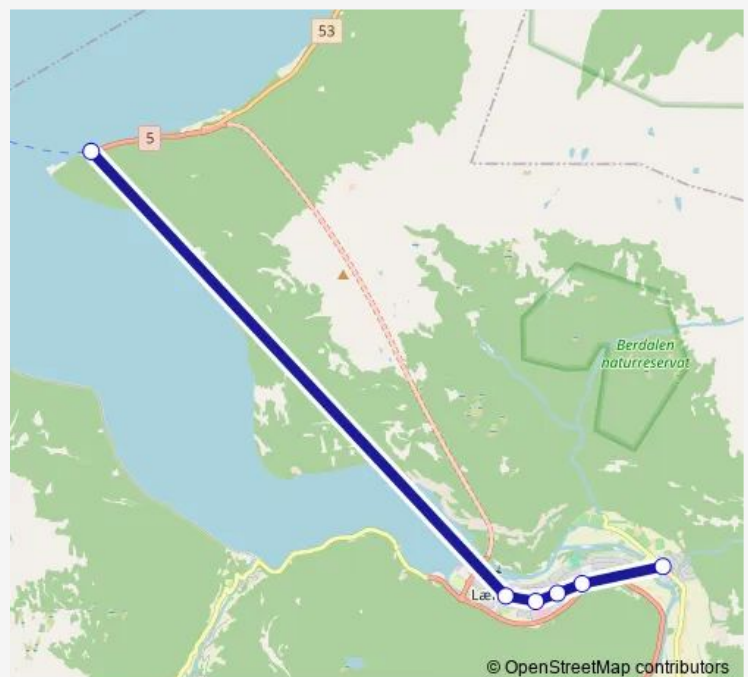

Horge

Borgund hyttesenter

Lo aust

Route schedule

Øvre Kvamme — Lo aust

Monday	—
Tuesday	06:15
Wednesday	06:15
Thursday	06:15
Friday	06:15
Saturday	—
Sunday	—

Route info

Direction: Øvre Kvamme

Stops: 6

Trip Duration: 0 hour 12 min

© OpenStreetMap contributors

■ 841 — Borlaug-Lærdal-Fodnes

BusMaps

Direction

Saltkjelen — Fodnes ferjekai

18 stops