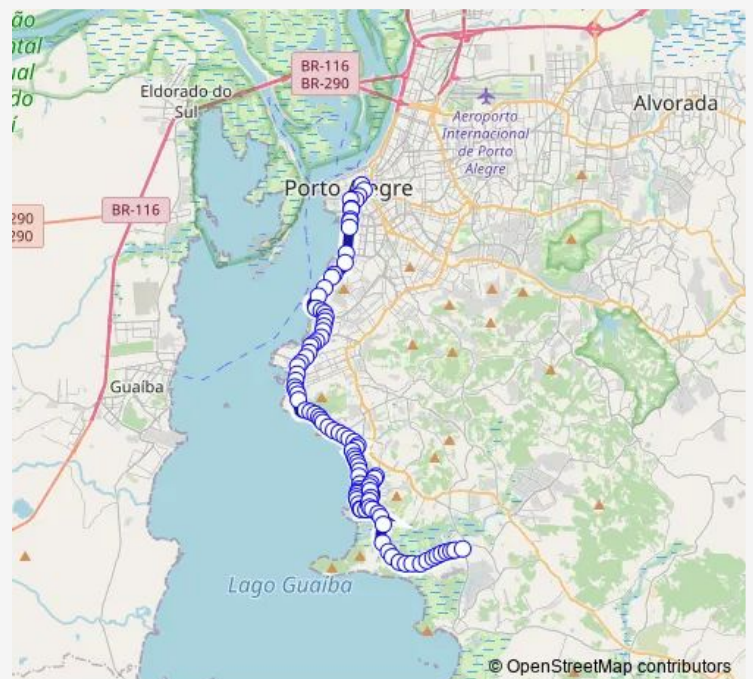

Serraria 1844

**Route schedule**

Retiro DA Ponta Grossa DF 74 — Borges DE Medeiros 658

Monday	00:15-03:15
Tuesday	00:15-03:15
Wednesday	00:15-23:30
Thursday	00:15-03:15
Friday	00:15-23:30
Saturday	00:15-23:30
Sunday	00:15-23:30

**Route info**

Direction: Retiro DA Ponta Grossa DF 74

Stops: 102

Trip Duration: 1 hour 0 min

M79 — Madrugadao Serraria / Ponta Grossa

Serraria 1670

Serraria DF 1591

Serraria DF 1247

## Route info

Direction: Joao Pessoa 359 Viaduto Independencia

Stops: 105

Trip Duration: 1 hour 0 min

Icarai 1719 Tumelero

Icarai 1949

Icarai DF 2030

Wenceslau Escobar 915-A