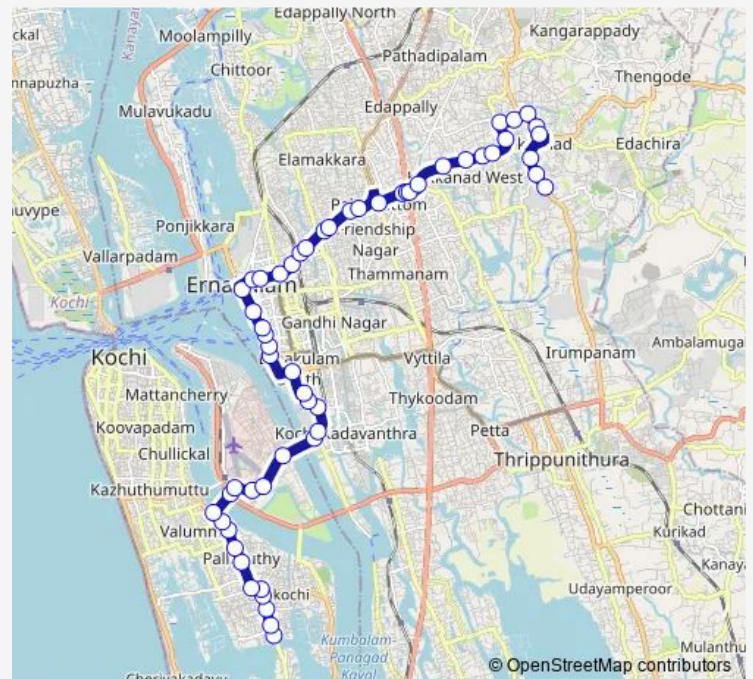

### Route schedule

Perumpadappu — Csez

Monday 06:00

Tuesday 06:00

Wednesday 06:00

Thursday 06:00

Friday 06:00

Saturday 06:00

### Route info

Direction: Perumpadappu

Stops: 56

Trip Duration: 1 hour 9 min

Kakkanad Cepz ↔ Perumpadappu

Pallimukk

Gandhi Square

Subash Park

## Route info

Direction: Csez

Stops: 59

Trip Duration: 1 hour 9 min

Kacheripadi

St Alberts College

Saritha

High Court Junction