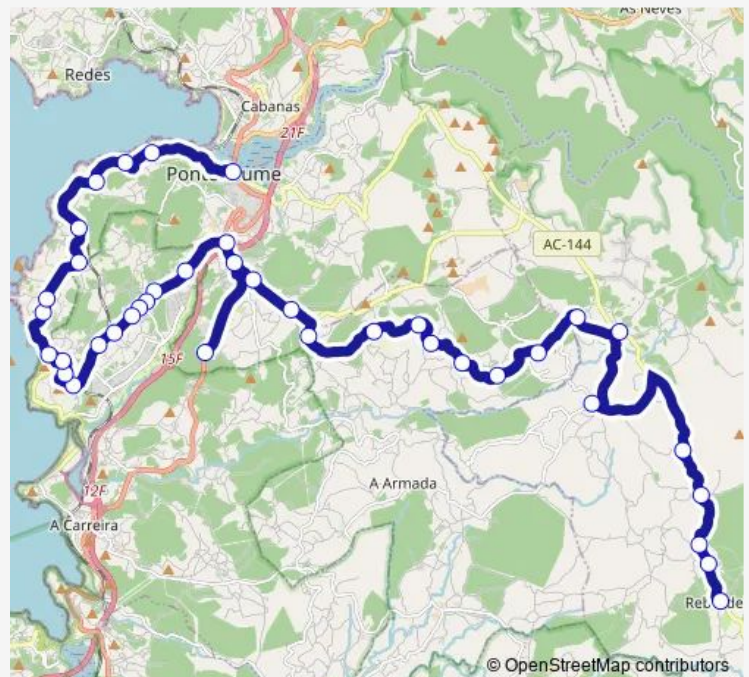

Thursday 07:30

Friday 07:30

Saturday —

Sunday —

Route info

Direction: Monfero

Stops: 39

Trip Duration: 0 hour 54 min

A Fonte

Currás

Fondal-Perbes

Arbosa (cruce)

Boebre-Vieiteiro

Boebre

Praia de Ver

Centroña-Mosquera