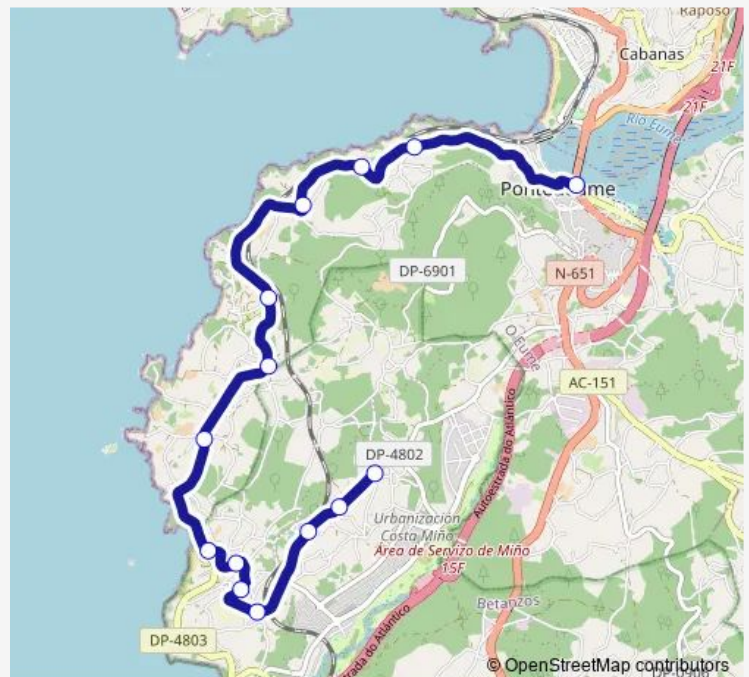

A Fonte

Currás

Fondal-Perbes

Boebre-Vieiteiro

Boebre

Praia de Ver

Centroña-Mosquera

Centroña-O Portiño

### Route schedule

Andel — Pontedeume

Monday —

Tuesday 15:50

Wednesday —

Thursday —

Friday —

Saturday —

### Route info

Direction: Andel

Stops: 14

Trip Duration: 0 hour 15 min

XG871014 — Pontedeume-Andel

BusMaps

XG871014 Bus time schedules and route maps are available in an offline PDF at [busmaps.com](https://busmaps.com). Use the [busmaps.com](https://busmaps.com) website to see live bus times, train schedule or subway schedule, and step-by-step directions for all public transit in Mino