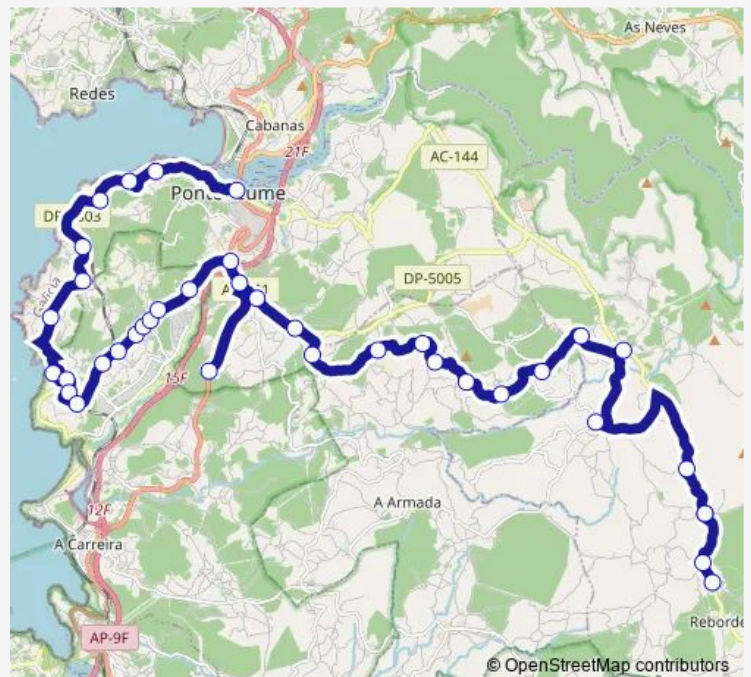

Thursday —

Friday 14:20

Saturday —

Sunday —

Route info

Direction: Pontedeume

Stops: 38

Trip Duration: 0 hour 51 min