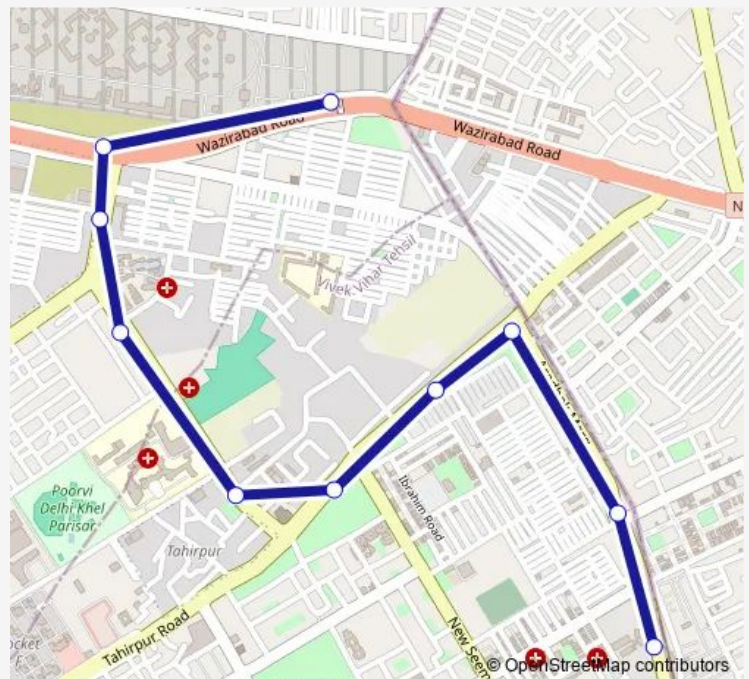

Bus 208Inkstldown

[Go to website](#)

Direction

New Seema Puri Depot Cluster — Harsh Vihar Terminal

10 stops

[Open route schedule](#)

New Seema Puri Depot Cluster

Shalimar Garden More

DLF More

Tahir Pur

Anand Gram

Anand Gram Kusht Ashram

Sunder Nagri

Gagan Cinema

Gagan Cinema Wazirabad Road

Harsh Vihar Terminal

Route schedule

New Seema Puri Depot Cluster — Harsh Vihar Terminal

Monday 13:24-15:47

Tuesday 13:24-15:47

Wednesday 13:24-15:47

Thursday 13:24-15:47

Friday 13:24-15:47

Saturday 13:24-15:47

Sunday 13:24-15:47

Route info

Direction: New Seema Puri Depot Cluster

Stops: 10

Trip Duration: 0 hour 14 min

208Inkstldown

BusMaps

Bus time schedules and route maps are available in an offline PDF at busmaps.com. Use the busmaps.com website to see live bus times, train schedule or subway schedule, and step-by-step directions for all public transit in New Delhi