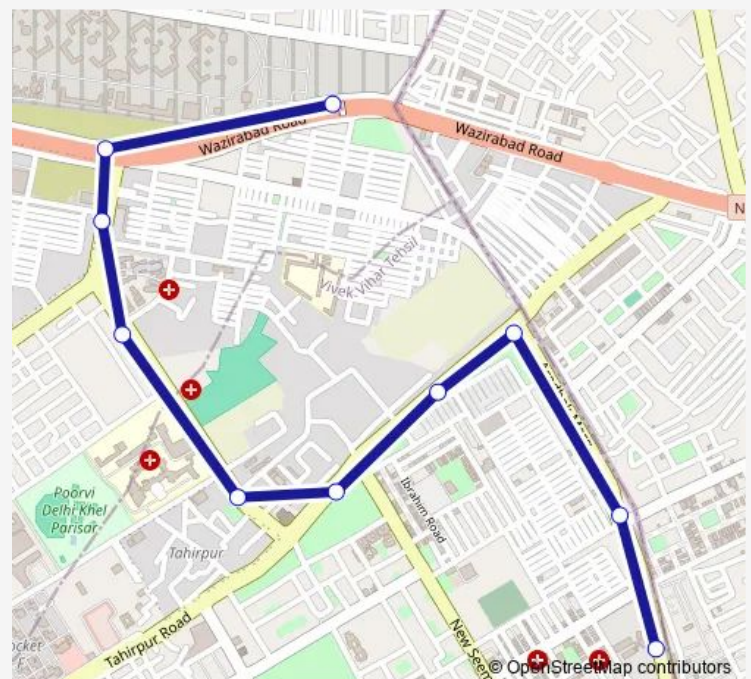

### Direction

New Seema Puri Depot Cluster — Harsh Vihar Terminal

10 stops

[Open route schedule](#)

New Seema Puri Depot Cluster

Shalimar Garden More

DLF More

Tahir Pur

### Route schedule

New Seema Puri Depot Cluster — Harsh Vihar Terminal

Monday 13:24-15:47

Tuesday 13:24-15:47

Wednesday 13:24-15:47

Thursday 13:24-15:47

Friday 13:24-15:47

Saturday 13:24-15:47

### Route info

Direction: New Seema Puri Depot Cluster

Stops: 10

Trip Duration: 0 hour 14 min

208Inkstldown

BusMaps

Bus time schedules and route maps are available in an offline PDF at [busmaps.com](https://busmaps.com). Use the [busmaps.com](https://busmaps.com) website to see live bus times, train schedule or subway schedule, and step-by-step directions for all public transit in New Delhi