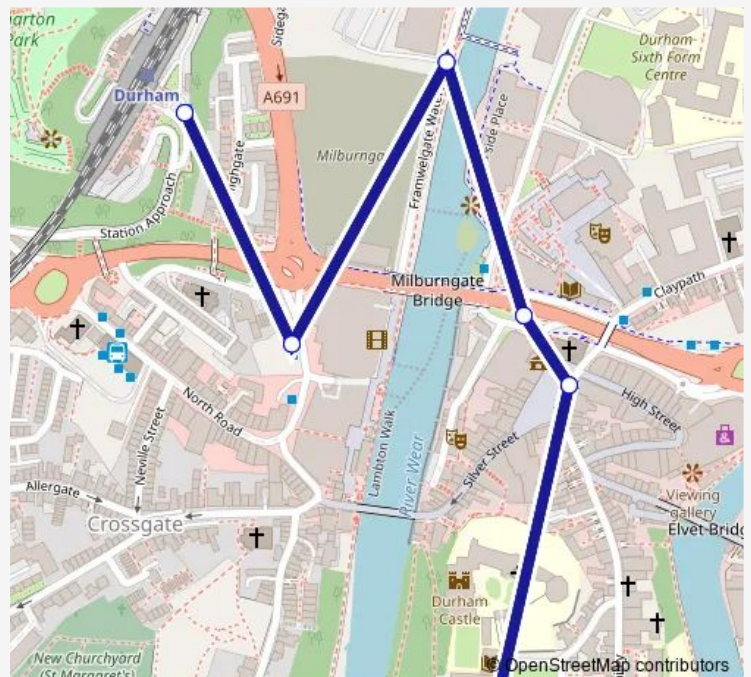

Radisson Hotel Waterside

Millburngate Stand C

Leazes Rd - Underpass Stand A

Market Place

Cathedral

Route schedule

Railway Station — Cathedral

Monday —

Tuesday —

Wednesday —

Thursday —

Friday —

Saturday —

Sunday 09:47-16:17

Route info

Direction: Railway Station

Stops: 7

Trip Duration: 0 hour 14 min

40C

Direction

Cathedral — Railway Station

6 stops

[Open route schedule](#)

Cathedral

Market Place

Leazes Road - Millburngate Bridge

Radisson Hotel Waterside

Millburngate Stand C

Railway Station

Route schedule

Cathedral — Railway Station

Monday	—
Tuesday	—
Wednesday	—
Thursday	—
Friday	—
Saturday	—
Sunday	10:03-16:33