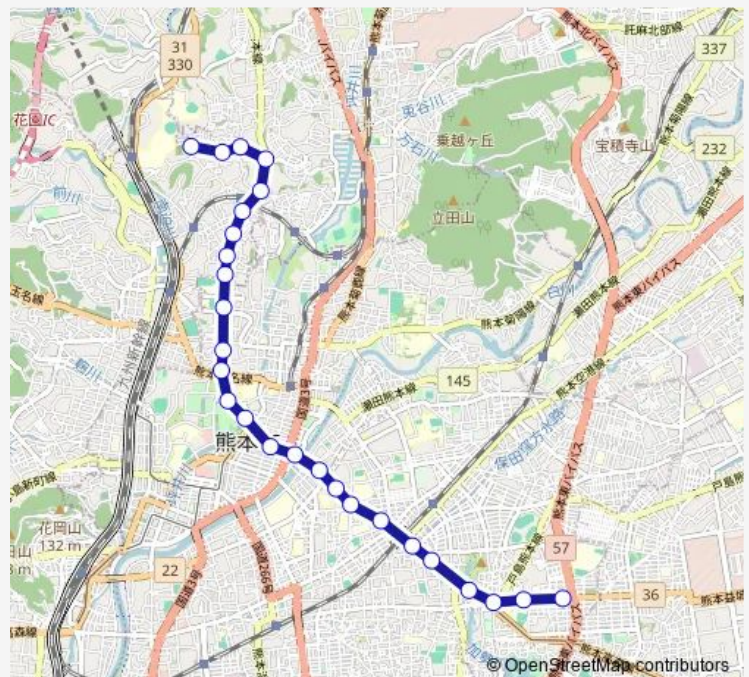

Thursday 09:19

Friday 09:19

Saturday —

Sunday —

Route info

Direction: 北窪

Stops: 26

Trip Duration: 0 hour 30 min