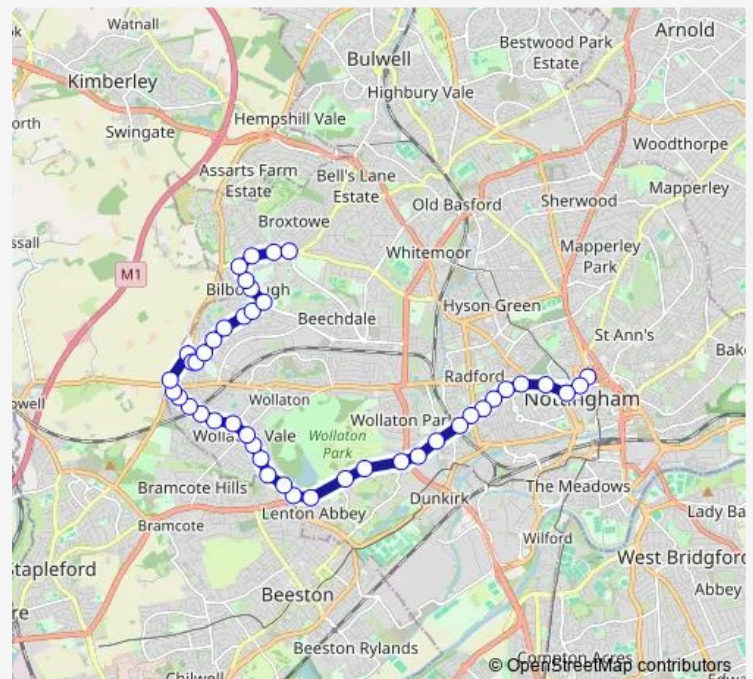

Saturday 23:17

Sunday 23:17

Route info

Direction: Bulwell Bus Station

Stops: 19

Trip Duration: 0 hour 14 min

35B — City-Bulwell

Direction

Victoria Centre — ASDA

44 stops

[Open route schedule](#)

Victoria Centre

Elite

Angel Row A4

Cathedral

Canning Circus

Bramcote Lane

Arleston Drive

Humberston Road

Grangewood Road

Route schedule

Victoria Centre — ASDA

Monday 08:25-22:55

Tuesday 08:25-22:55

Wednesday 08:25-22:55

Thursday 08:25-22:55

Friday 08:25-22:55

Saturday 16:37-22:55

Sunday 09:00-22:55

Route info

Direction: Victoria Centre

Stops: 44