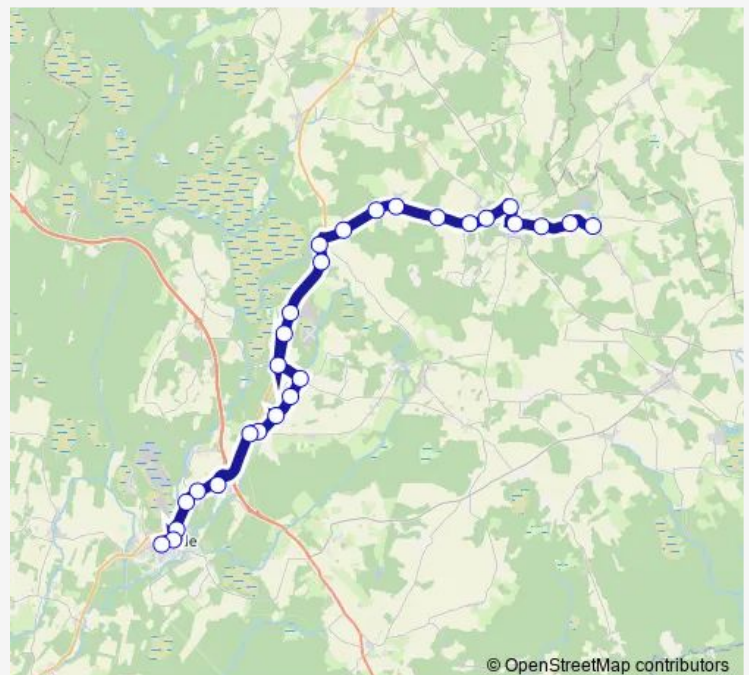

### Route info

Direction: Karinu

Stops: 27

Trip Duration: 0 hour 55 min

© OpenStreetMap contributors

Mäo 3 (Paide suund)

Kivila

Sillaotsa