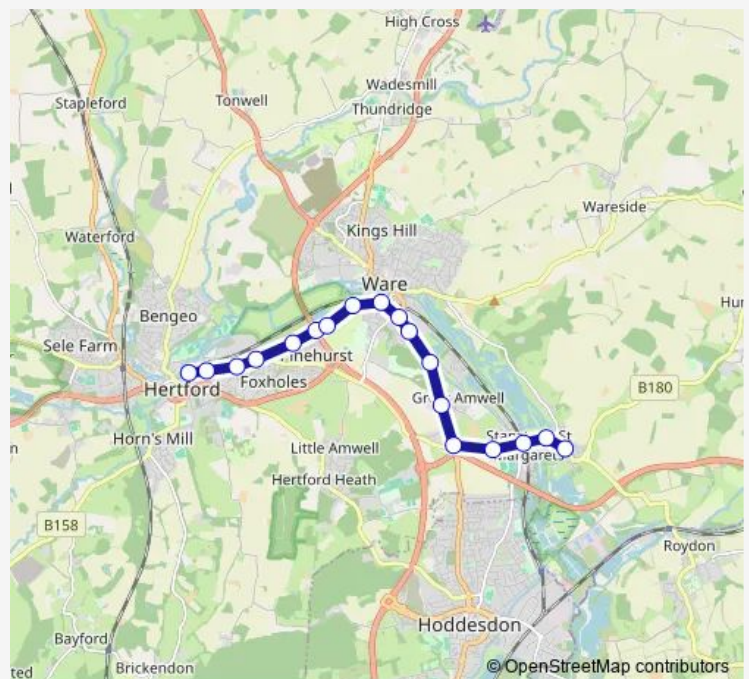

Kings Road

Viaduct

Springs

Pumping Station

Hertford Regional College

Gilpin Mews

Gilpin Road

Lower Road

Van Hage Garden Centre

Amwell Roundabout

Hillside Lane

St Margarets Railway Station

Abbots Court

Abbots Rise

### Route info

Direction: Bus Station

Stops: 18

Trip Duration: 0 hour 16 min

■ 35B — Bishop's Stortford Interchange - Bishop's Park Tesco

## Direction

Interchange — Tesco

10 stops

[Open route schedule](#)

Interchange

Potter Street

Bridge Street

The Causeway