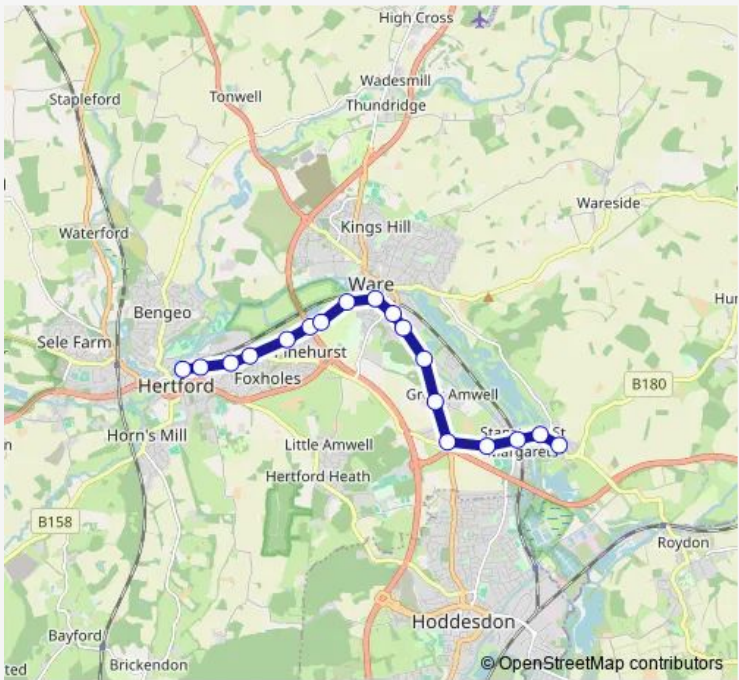

Bus 35B Bishops Stortford Interchange - Bishops Park Tesco

[Go to website](#)

Direction
 Bus Station — Abbots Rise
 18 stops
[Open route schedule](#)

- Bus Station
- Tesco
- Raynham Street
- Fairfax Road
- Kings Road
- Viaduct
- Springs
- Pumping Station
- Hertford Regional College
- Gilpin Mews
- Gilpin Road
- Lower Road
- Van Hage Garden Centre
- Amwell Roundabout
- Hillside Lane
- St Margarets Railway Station
- Abbots Court
- Abbots Rise

Route schedule
 Bus Station — Abbots Rise

Monday	18:50
Tuesday	18:50
Wednesday	18:50
Thursday	18:50
Friday	18:50
Saturday	17:45
Sunday	—

Route info
 Direction: Bus Station
 Stops: 18
 Trip Duration: 0 hour 16 min

■ 35B — Bishops Stortford Interchange - Bishops Park Tesco **BusMaps**

Direction

Interchange — Tesco

10 stops

[Open route schedule](#)

Interchange

Potter Street

Bridge Street

Interchange — Tesco

Monday	—
Tuesday	—
Wednesday	—
Thursday	—
Friday	—
Saturday	09:00
Sunday	—

Route info

Direction: Interchange

Stops: 10

Trip Duration: 0 hour 8 min

35B Bus time schedules and route maps are available in an offline PDF at busmaps.com. Use the busmaps.com website to see live bus times, train schedule or subway schedule, and step-by-step directions for all public transit in Hertford