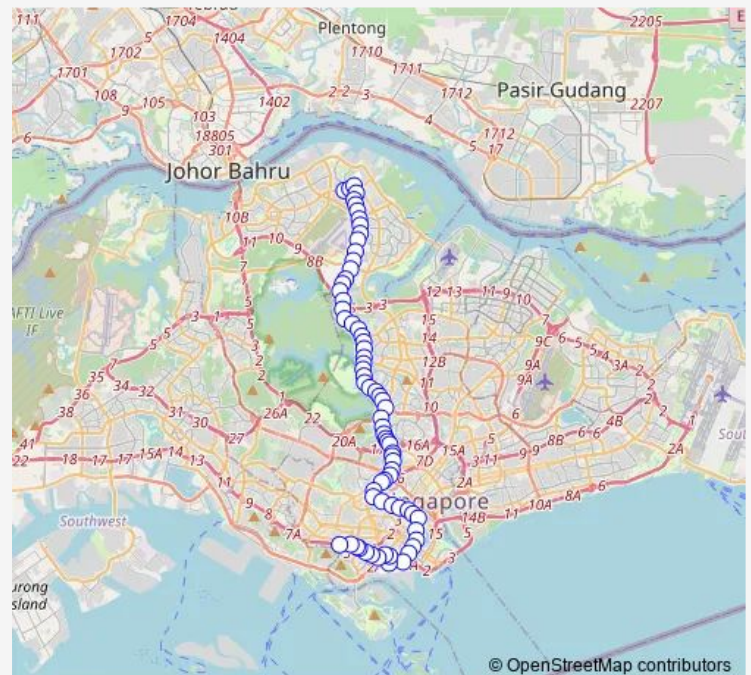

Aft Sle

Aft Old Upp Thomson Rd

Bef Tagore Dr

Route schedule

Sembawang Int — Bt Merah Int

Monday 05:30

Tuesday 05:30

Wednesday 05:30

Thursday 05:30

Friday 05:30

Saturday 05:30

Sunday 05:45

Route info

Direction: Sembawang Int

Stops: 71

Trip Duration: 2 hour 1 min

167

BusMaps

Bef Tagore Rd

Meadows @ Peirce

Aft Yio Chu Kang Rd

Bef Sembawang Hills Fc

Bef Ang Mo Kio Ave 1

Aft Ang Mo Kio Ave 1

Saturday 05:45

Sunday 06:00

Route info

Direction: Bt Merah Int

Stops: 69

Trip Duration: 1 hour 58 min

Opp Newton Life Ch

Opp Hotel Royal