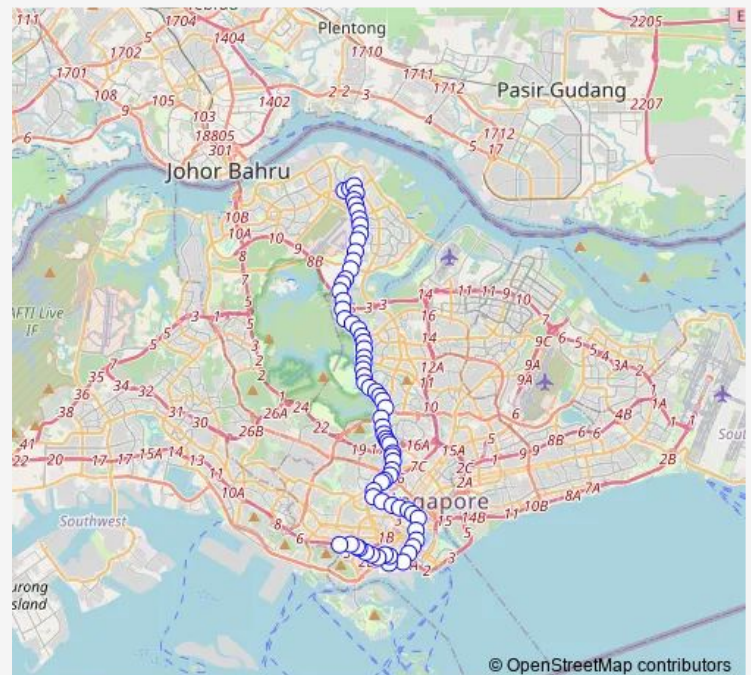

Aft Sle

Aft Old Upp Thomson Rd

Bef Tagore Dr

Route schedule

Sembawang Int — Bt Merah Int

Monday 05:30

Tuesday 05:30

Wednesday 05:30

Thursday 05:30

Friday 05:30

Saturday 05:30

Sunday 05:45

Route info

Direction: Sembawang Int

Stops: 71

Trip Duration: 2 hour 1 min

167

BusMaps

Bef Tagore Rd

Meadows @ Peirce

Aft Yio Chu Kang Rd

Bef Sembawang Hills Fc

Bef Ang Mo Kio Ave 1

Aft Ang Mo Kio Ave 1

Saturday 05:45

Sunday 06:00

Route info

Direction: Bt Merah Int

Stops: 69

Trip Duration: 1 hour 58 min

Opp Newton Life Ch

Opp Hotel Royal