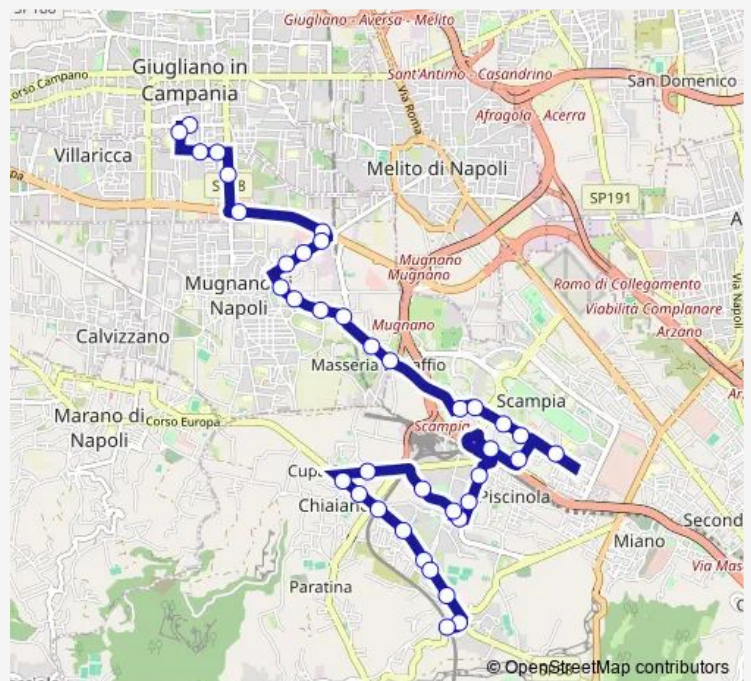

Labriola - Università

### Route schedule

Maristi — Frullone - M1

Monday 07:16-17:46

Tuesday 07:16-17:46

Wednesday 07:16-17:46

Thursday 07:16-17:46

Friday 07:16-17:46

Saturday 07:36-16:56

### Route info

Direction: Maristi

Stops: 38

Trip Duration: 0 hour 39 min

Gobetti

Zuccarini - Parcheggio

Dietro LA Vigna 3

Dietro LA Vigna