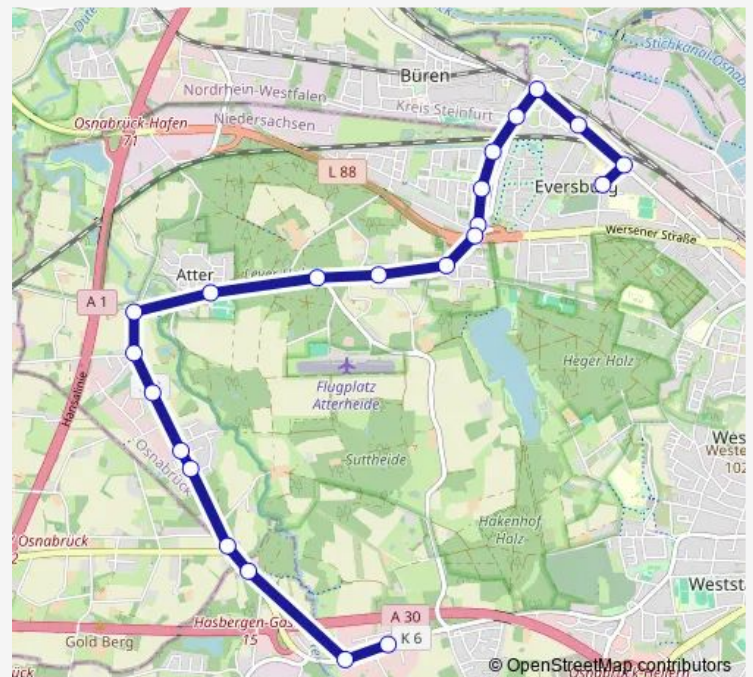

### Route schedule

Osnabrück Grüner Weg — Osnabrück Hellern Nord

Monday 14:40-16:10

Tuesday 14:40-16:10

Wednesday 14:40-16:10

Thursday 14:40-16:10

Friday 14:11

Saturday —

### Route info

Direction: Osnabrück Grüner Weg

Stops: 22

Trip Duration: 0 hour 23 min