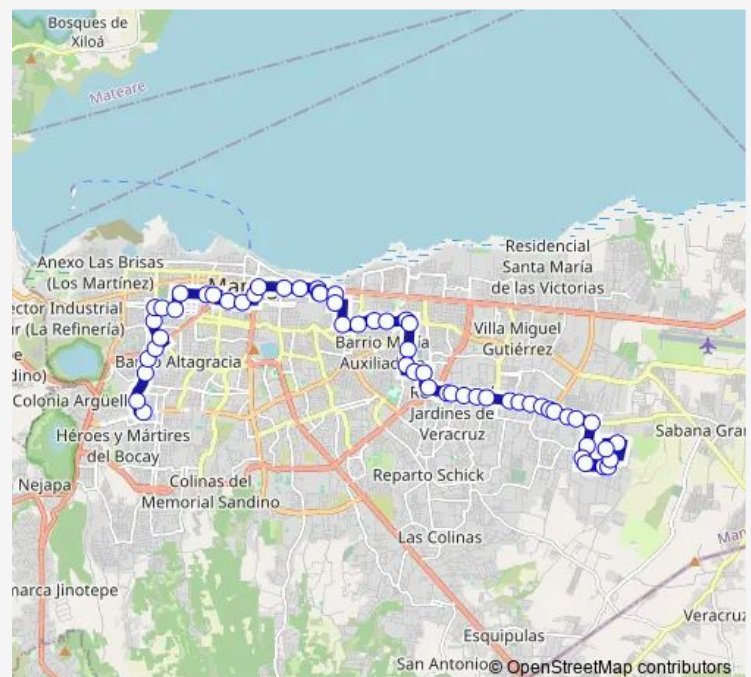

Thursday 06:00-20:45

Friday 06:00-20:45

Saturday 06:00-19:45

Sunday 06:00-19:45

Route info

Direction: Mercado Israel Lewites Sur

Stops: 57

Trip Duration: 1 hour 40 min

60 stops

[Open route schedule](#)

Terminal 167

Los Laureles Sur

Agencia Esso

Pulpería El Maná

Pulpería Rosita

Barrio Israel Gaelano

Thursday 06:00-20:45

Friday 06:00-20:45

Saturday 06:00-19:45

Sunday 06:00-19:45

Route info

Direction: Terminal 167

Stops: 60

Trip Duration: 1 hour 40 min