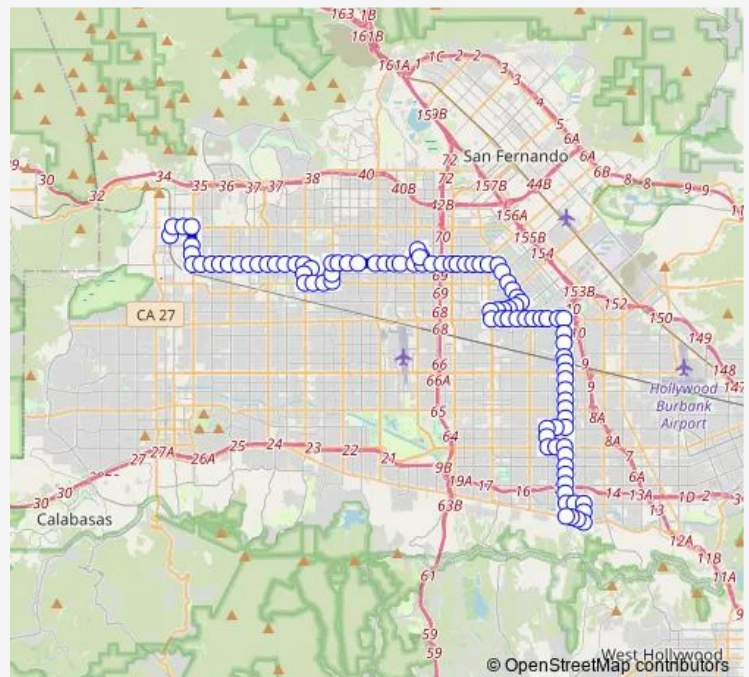

Coldwater Canyon / Kittridge

Coldwater Canyon / Vanowen

Coldwater Canyon / Vose

Route schedule

Ventura / Coldwater Canyon — Chatsworth Station

Monday 05:52-22:53

Tuesday 05:52-22:53

Wednesday 05:52-22:53

Thursday 05:52-22:53

Friday 05:52-22:53

Saturday 05:56-22:53

Sunday 05:56-22:53

Route info

Direction: Ventura / Coldwater Canyon

Stops: 93

Trip Duration: 1 hour 36 min

© OpenStreetMap contributors

167 — Metro Local Line

BusMaps

Coldwater Canyon / Sherman Way

Coldwater Canyon / Raymer

Coldwater Canyon / Saticoy

Coldwater Canyon / Elkwood

Coldwater Canyon / Strathern

Roscoe / Coldwater Canyon

Roscoe / Canterbury

Roscoe / Nagle

Roscoe / Sparton

Roscoe / Ventura Canyon

Roscoe / Woodman

Roscoe / Ranchito

Roscoe / Hazeltine