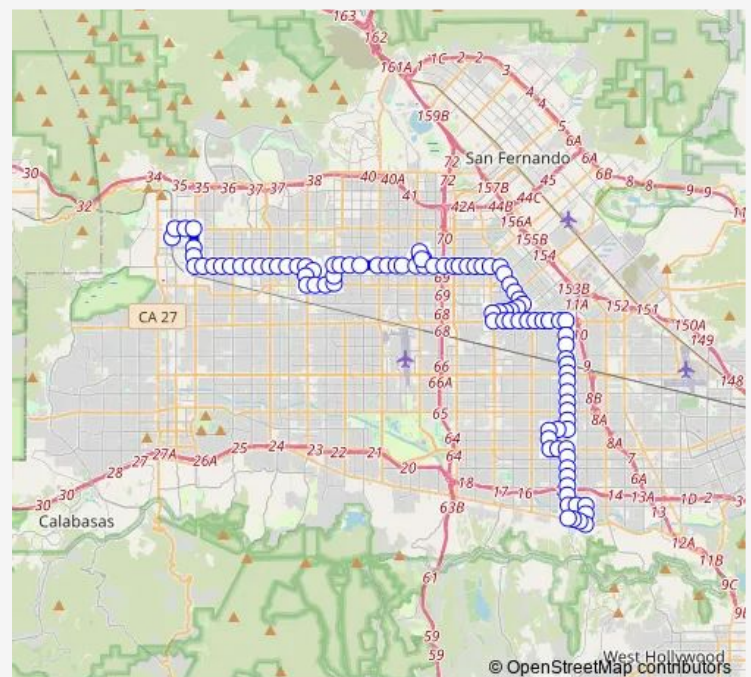

Coldwater Canyon / Kittridge

Coldwater Canyon / Vanowen

Coldwater Canyon / Vose

Route schedule

Ventura / Coldwater Canyon — Chatsworth Station

Monday 05:52-22:53

Tuesday 05:52-22:53

Wednesday 05:52-22:53

Thursday 05:52-22:53

Friday 05:52-22:53

Saturday 05:56-22:53

Sunday 05:56-22:53

Route info

Direction: Ventura / Coldwater Canyon

Stops: 93

Trip Duration: 1 hour 12 min

167 — Metro Local Line

BusMaps

Coldwater Canyon / Sherman Way

Coldwater Canyon / Raymer

Coldwater Canyon / Saticoy

Coldwater Canyon / Elkwood

Coldwater Canyon / Strathern

Roscoe / Coldwater Canyon