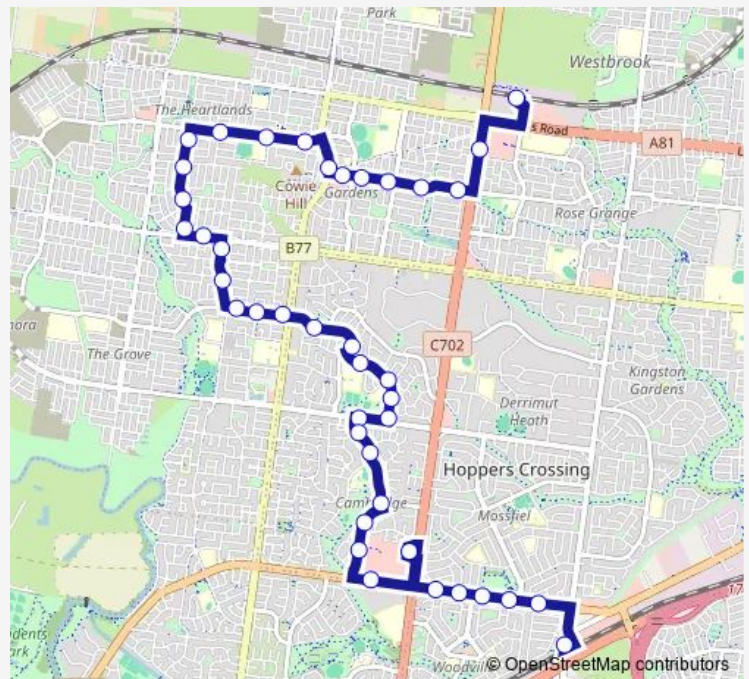

Hoppers Crossing Station/Old Geelong Rd (Hoppers Crossing) — Tarneit Station (Tarneit)

Monday	05:30-21:18
Tuesday	05:30-21:18
Wednesday	05:30-21:18
Thursday	05:30-21:18
Friday	05:30-21:18
Saturday	07:41-21:00
Sunday	07:41-21:00

**Route info**

Direction: Hoppers Crossing Station/Old Geelong Rd (Hoppers Crossing)

Stops: 38

Trip Duration: 0 hour 36 min

167 — Hoppers Crossing Station - Tarneit Station

Stan Dr/Bethany Rd (Tarneit)

Amelie Pde/Bethany Rd (Tarneit)

Evadene Dr/Babele Rd (Tarneit)

Sayers Rd/Babele Rd (Tarneit)

Lucia Ave/Sayers Rd (Tarneit)

Tyler Cres/Moorookyle Ave (Tarneit)

Edmund Dr/Moorookyle Ave (Tarneit)

Isabella Way/Moorookyle Ave (Tarneit)

Connell St/Hummingbird Bvd (Tarneit)

## Route schedule

Tarneit Station (Tarneit) — Hoppers Crossing Station/Old Geelong Rd (Hoppers Crossing)

Monday 05:14-21:59

Tuesday 05:14-21:59

Wednesday 05:14-21:59

Thursday 05:14-21:59

Friday 05:14-21:59

Saturday 07:04-21:44