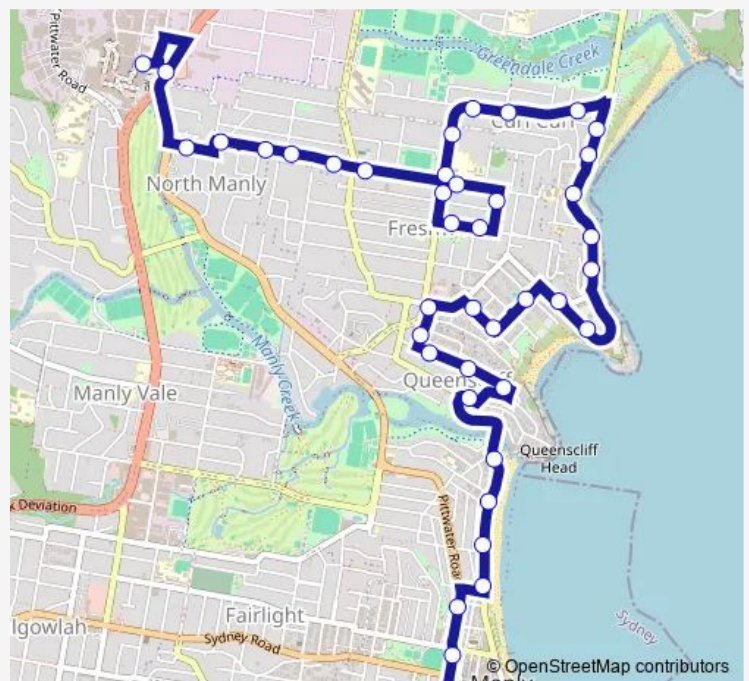

### Direction

Warringah Mall, Green St — Manly Wharf, West Esplanade, Stand A

38 stops

[Open route schedule](#)

Warringah Mall, Green St

Warringah Mall, Pittwater Rd, Stand A

Pittwater Rd At Sterland Av

Wyadra Av At Nicholson St

### Route schedule

Warringah Mall, Green St — Manly Wharf, West Esplanade, Stand A

Monday 08:56-15:16

Tuesday 08:56-15:16

Wednesday 08:56-15:16

Thursday 08:56-15:16

Friday 08:56-15:16

Saturday 09:27-17:07

### Route info

Direction: Warringah Mall, Green St

Stops: 38

Trip Duration: 0 hour 35 min

167 — Manly to Warringah Mall via South Curl Curl

Lumsdaine Dr Opp Harbord Diggers

Evans St Before Charles St

Charles St At Ocean View Rd

## Route info

Direction: Warringah Mall, Pittwater Rd, Stand A

Stops: 38

Trip Duration: 0 hour 34 min

Moore Rd Before Albert St

Lawrence St At Dowling St

Dowling St At Hill St

Crown Rd Opp Crown Reserve Playground