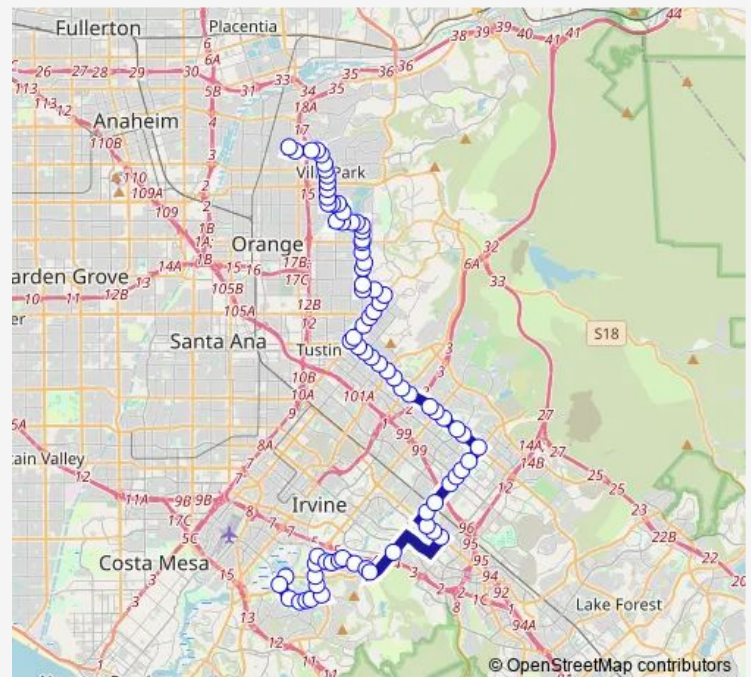

Walnut-Swidler

Walnut-Esplanade

Walnut-Earham

Route schedule

Canal-Meats — University-ENT 3773 Mariposa Villa

Monday 05:07-21:19

Tuesday 05:07-21:19

Wednesday 05:07-21:19

Thursday 05:07-21:19

Friday 05:07-21:19

Saturday —

Sunday —

Route info

Direction: Canal-Meats

Stops: 79

Trip Duration: 1 hour 36 min

167 — Orange - Irvine

Hewes-Silverleaf

Hewes-Spring

Hewes-Chapman

Hewes-Marmon

Hewes-Phillips

Hewes-Winnwood

Hewes-Fairhaven

Hewes-Fairwood

Foothill-OLD Foothill

Foothill-Orange Knoll

Newport-Dodge

Newport-LA Loma

Newport-Castlegate

Newport-17th

Newport-Vanderlip