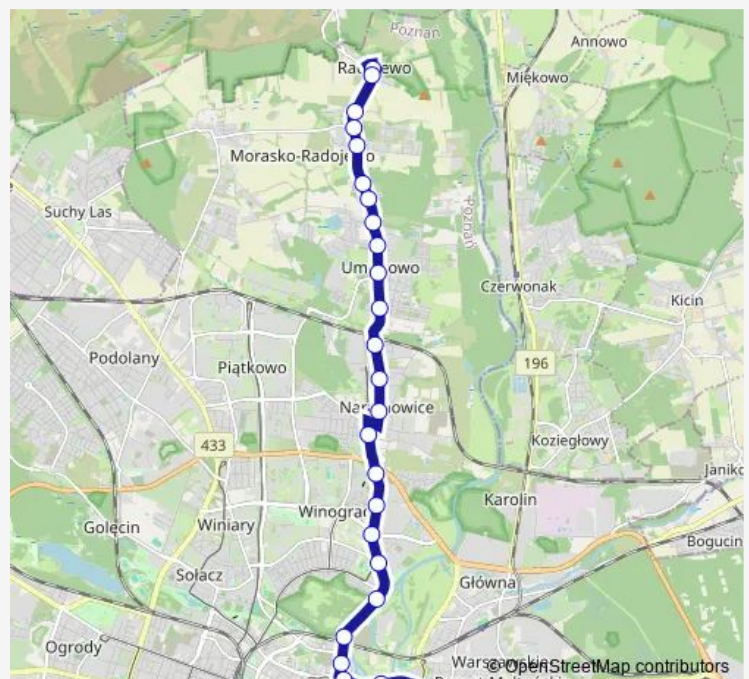

### Route schedule

Radojewo — Rondo Śródka

Monday 05:35-23:10

Tuesday 05:35-23:10

Wednesday 05:35-23:10

Thursday 05:35-23:10

Friday 05:35-23:10

Saturday 05:40-23:15

### Route info

Direction: Radojewo

Stops: 25

Trip Duration: 0 hour 35 min

167 — Radojewo - Rondo Śródka | Rondo Śródka - Radojewo

Grochowe Łąki

Małe Garbary

Katedra