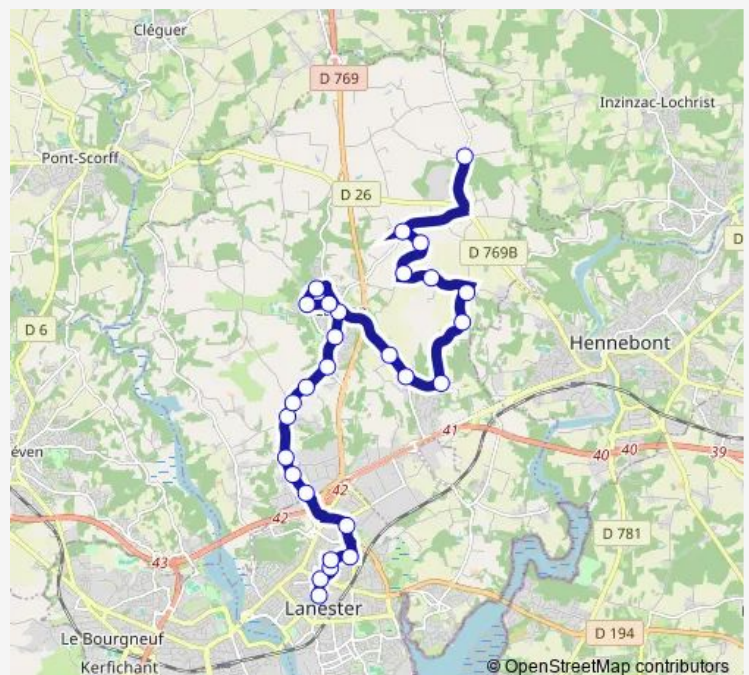

Route schedule

Grand Moustoir — Lycée Jean Macé

Monday	07:12-08:12
Tuesday	07:12-08:12
Wednesday	07:12-08:12
Thursday	07:12-08:12
Friday	07:12-08:12
Saturday	—
Sunday	—

Route info

Direction: Grand Moustoir

Stops: 29

Trip Duration: 0 hour 34 min

Kergouaran

Route de Kerviec

La Guern

Touléno

Keraliguen

Robespierre

Petit Lanester

Lycée Jean Macé

Direction

Lycée Jean Macé — Grand Moustoir

28 stops

[Open route schedule](#)

Lycée Jean Macé

Petit Lanester

Robespierre

Keraliguen

Touléno

La Guern

Route de Kerviec

Kergouaran

Kergoussel

Kervoter