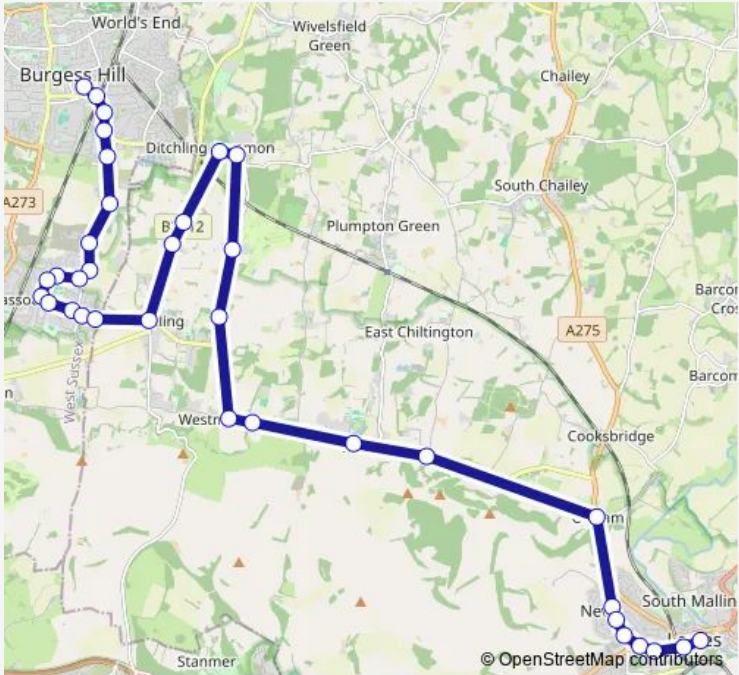

Bus 167 Burgess Hill - Ditchling - Offham - Lewes [village Rider]

[Go to website](#)

Direction
 School Hill Bottom — Church Road
 30 stops
[Open route schedule](#)

- School Hill Bottom
- School Hill Top
- High Street
- The Pelham Arms
- The Black Horse
- The Gallops
- Nevill Crescent
- Mount Harry Road
- The Blacksmiths Arms
- Novington Lane
- Plumpton College
- Middleton Manor
- Underhill Lane
- Spatham Lane
- The Bull
- The White Horse
- Library
- Orion Parade
- Spitalford Bridge
- The Close
- Adastra Avenue

Route schedule
 School Hill Bottom — Church Road

Monday	—
Tuesday	11:10
Wednesday	—
Thursday	11:10
Friday	—
Saturday	—
Sunday	—

Route info
 Direction: School Hill Bottom
 Stops: 30
 Trip Duration: 0 hour 35 min

167 — Burgess Hill - Ditchling - Offham - Lewes [village Rider] **BusMaps**

Thatched Inn

Ockley Lane

Ockley Manor Farm

Ockley Hill

Greenlands Drive

Ferndale Road

Burgess Hill School