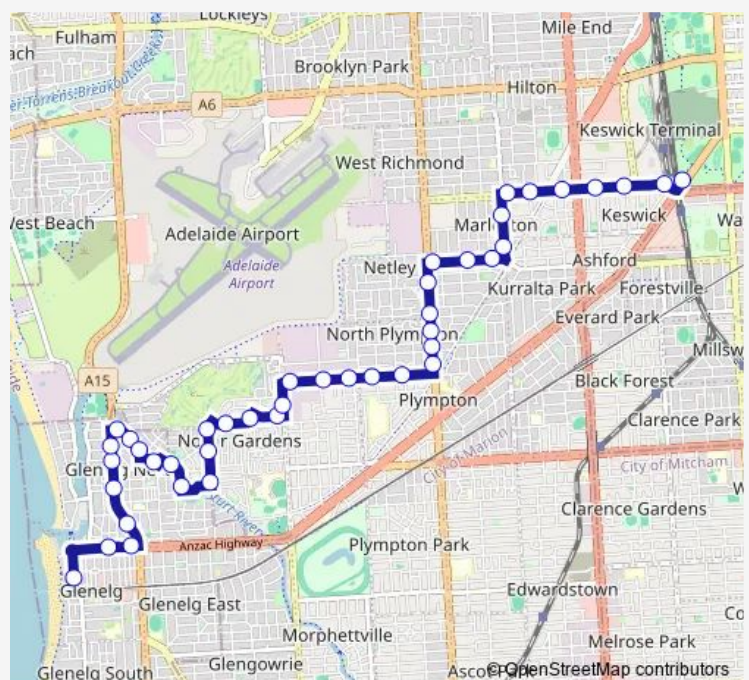

Stop 4 Richmond Rd - South side

Stop 5 Richmond Rd - South side

Stop 6 Grove Ave - East side

Stop 7 Grove Ave - East side

Stop 8 Galway Ave - South side

Stop 8A Galway Ave - South side

Route schedule

Stop 1 Botanic Rd - South East side — Zone B Glenelg Interchange - West side

Monday 06:23-23:58

Tuesday 06:23-23:58

Wednesday 06:23-23:58

Thursday 06:23-23:58

Friday 06:23-23:58

Saturday 07:33-22:54

Sunday 08:30-22:54

Route info

Direction: Stop 1 Botanic Rd - South East side

Stops: 51

Trip Duration: 0 hour 42 min

167 — Glenelg Interchange to City

Stop 8B Galway Ave - South side

Stop 9 Marion Rd - East side

Stop 9A Marion Rd - East side

Stop 9B Marion Rd - East side

Stop 9C Marion Rd - East side

Stop 10 Mooringe Ave - South side

Stop 11 Mooringe Ave - South side

Stop 12 Mooringe Ave - South side

Stop 13 Mooringe Ave - South side

Stop 14 Mooringe Ave - South side