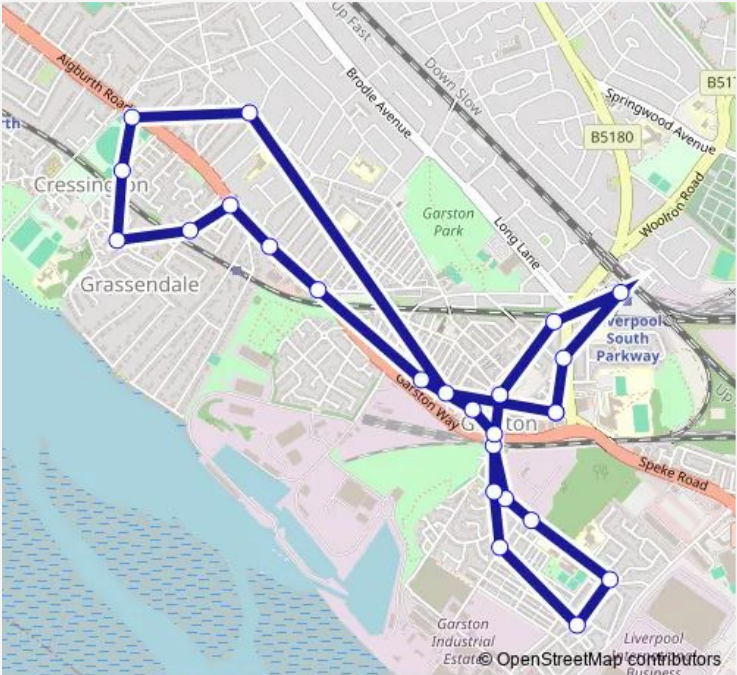

Bus 167 Speke Road / Horrocks Avenue - Speke Road / Horrocks Avenue

[Go to website](#)

Direction
 Horrocks Avenue — Horrocks Avenue
 25 stops
[Open route schedule](#)

- Horrocks Avenue
- Island Road South
- Liverpool South Parkway
- Horrocks Avenue
- Woolton Road
- Speke Road
- Harbour Drive
- Aston Street
- Vesuvian Drive
- Banks Road
- Shakespeare Street
- Harbour Drive
- St Marys Road
- Church Road
- Clifton Street
- Whitehedge Road
- Cressington Station
- Fletcher Drive
- Beeston Grove
- Beechwood Gardens
- Bayfield Road

Route schedule
 Horrocks Avenue — Horrocks Avenue

| | |
|-----------|-------------|
| Monday | 09:30-16:50 |
| Tuesday | 09:30-16:50 |
| Wednesday | 09:30-16:50 |
| Thursday | 09:30-16:50 |
| Friday | 09:30-16:50 |
| Saturday | 09:30-16:50 |
| Sunday | — |

Route info
 Direction: Horrocks Avenue
 Stops: 25
 Trip Duration: 0 hour 36 min

167 — Speke Road / Horrocks Avenue - Speke Road / Horrocks Avenue **BusMaps**

Riversdale Road

Endfield Park

Heald Street

Horrocks Avenue

167 Bus time schedules and route maps are available in an offline PDF at busmaps.com. Use the busmaps.com website to see live bus times, train schedule or subway schedule, and step-by-step directions for all public transit in Liverpool