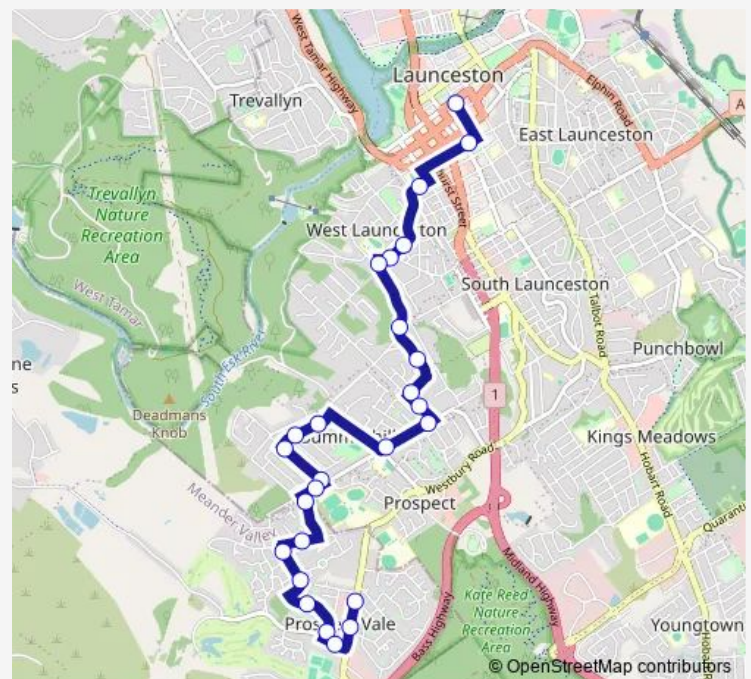

No.36 Salisbury Cres

No.2 Granville St (Near Basin Rd)

Brougham St Cnr Hillside Cres

Route schedule

Westbury Rd Outside Prospect Marketplace — City Terminus North

Monday	07:24-08:07
Tuesday	07:24-08:07
Wednesday	07:24-08:07
Thursday	07:24-08:07
Friday	07:24-08:07
Saturday	—
Sunday	—

Route info

Direction: Westbury Rd Outside Prospect Marketplace

Stops: 26

Trip Duration: 0 hour 27 min

167

No.114 Frederick St

Margaret St Opp. Elizabeth St

No.258 Brisbane St (Outside Lton College)

Monday 15:50-17:44

Tuesday 15:50-17:44

Wednesday 15:50-17:44

Thursday 15:50-17:44

Friday 15:50-17:44

Saturday —

Sunday —

Route info

Direction: Stop A2, No.69-75 St John St

Stops: 26

Trip Duration: 0 hour 24 min

No.376 Westbury Rd

Westbury Rd Outside Prospect Marketplace

167 Bus time schedules and route maps are available in an offline PDF at busmaps.com. Use the busmaps.com website to see live bus times, train schedule or subway schedule, and step-by-step directions for all public transit in Launceston