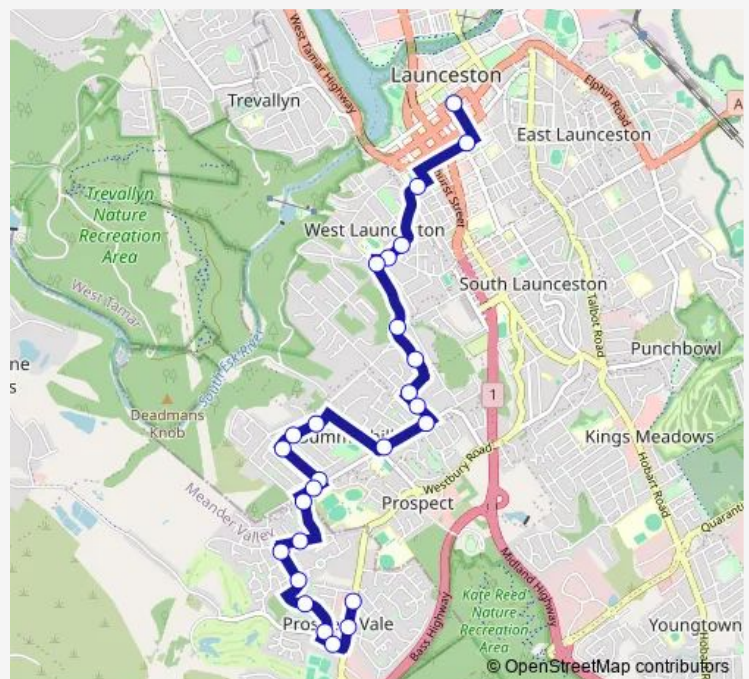

Saturday —

Sunday —

Route info

Direction: Westbury Rd Outside Prospect Marketplace

Stops: 26

Trip Duration: 0 hour 27 min

No.114 Frederick St

Margaret St Opp. Elizabeth St

No.258 Brisbane St (Outside Lton College)

Stop D1, No.144 Brisbane St

City Terminus North

Direction

Stop A2, No.69-75 St John St — Westbury Rd Outside Prospect Marketplace

26 stops

[Open route schedule](#)

Stop A2, No.69-75 St John St

Stop A2, No.69-75 St John St — Westbury Rd Outside Prospect Marketplace

Monday 15:50-17:44

Tuesday 15:50-17:44

Wednesday 15:50-17:44

Thursday 15:50-17:44

Friday 15:50-17:44

Saturday —

Sunday —

Route info

Direction: Stop A2, No.69-75 St John St

Stops: 26

Trip Duration: 0 hour 24 min

No.376 Westbury Rd

Westbury Rd Outside Prospect Marketplace

167 Bus time schedules and route maps are available in an offline PDF at busmaps.com. Use the busmaps.com website to see live bus times, train schedule or subway schedule, and step-by-step directions for all public transit in Launceston