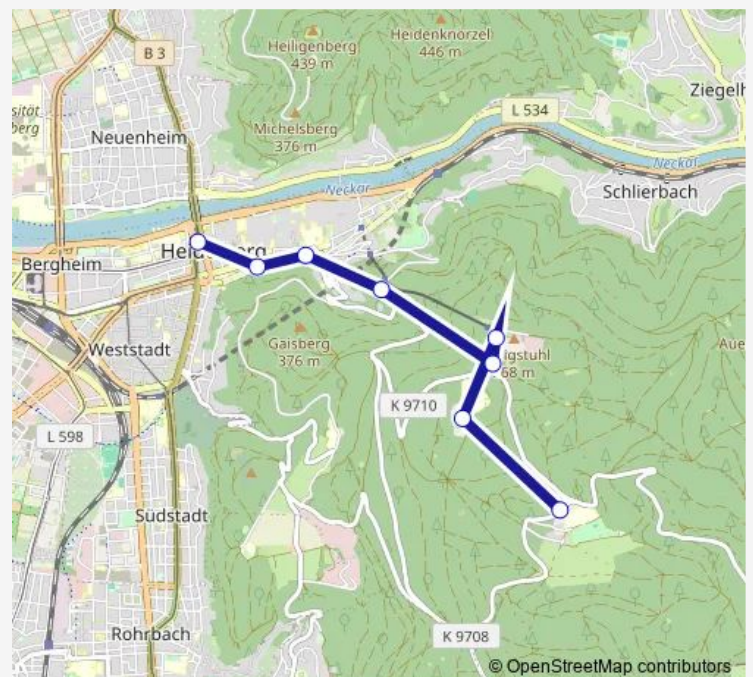

Direction

Heidelberg, Bismarckplatz — Heidelberg, Kohlhof-Fachklinik

8 stops

[Open route schedule](#)

Heidelberg, Bismarckplatz

Heidelberg, Fr.-Ebert-Platz

Heidelberg, Peterskirche

Heidelberg, Molkenkur

Wednesday 20:10-00:10⁺¹

Thursday 20:10-00:10⁺¹

Friday 20:10-00:10⁺¹

Saturday 20:10-00:10⁺¹

Sunday 20:10-00:10⁺¹

Route info

Direction: Heidelberg, Bismarckplatz

Stops: 8

Trip Duration: 0 hour 13 min

Direction

Heidelberg, Kohlhof-Fachklinik — Heidelberg, Bismarckplatz

8 stops

[Open route schedule](#)

Heidelberg, Kohlhof-Fachklinik

Heidelberg, MPI Astronomie

Heidelberg, Königstuhl

Tuesday 20:23-00:23⁺¹

Wednesday 20:23-00:23⁺¹

Thursday 20:23-00:23⁺¹

Friday 20:23-00:23⁺¹

Saturday 20:23-00:23⁺¹

Sunday 20:23-00:23⁺¹

Route info

Direction: Heidelberg, Kohlhof-Fachklinik