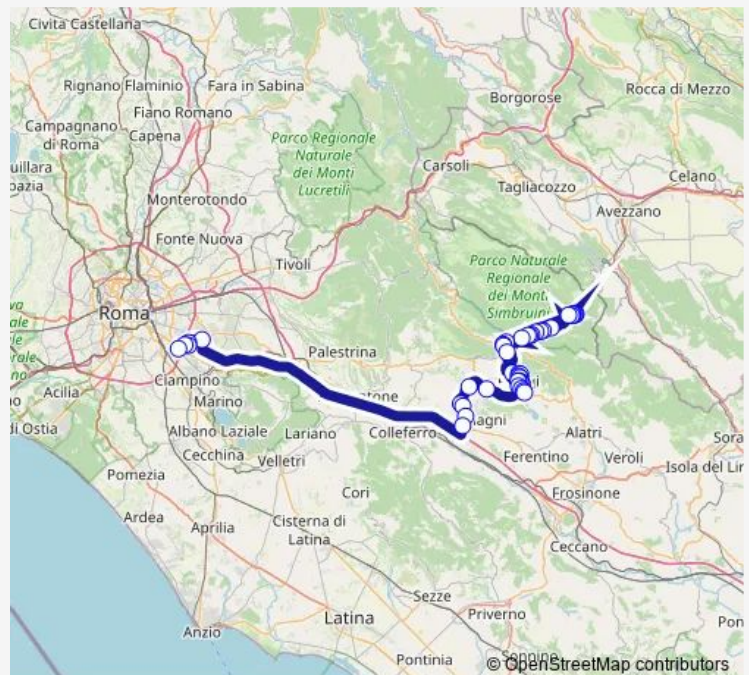

Saturday —

Sunday —

Route info

Direction: Filettino | Capolinea # f5976

Stops: 45

Trip Duration: 2 hour 3 min

Filettino - Roma Anagnina # Fg048a

Fiuggi | Cimitero # f4811