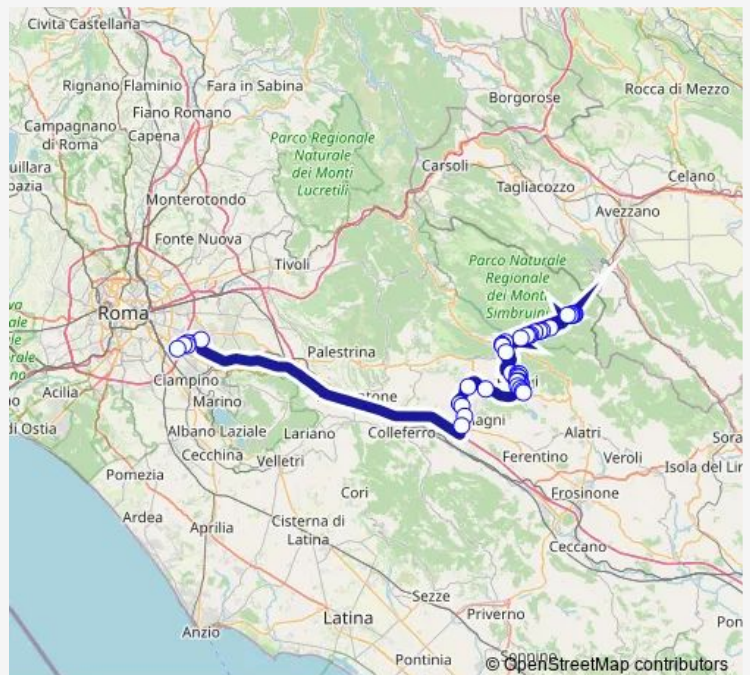

Saturday —

Sunday —

**Route info**

Direction: Filettino | Capolinea # f5976

Stops: 45

Trip Duration: 2 hour 3 min

Filettino - Roma Anagnina # Fg048a

Fiuggi | Cimitero # f4811