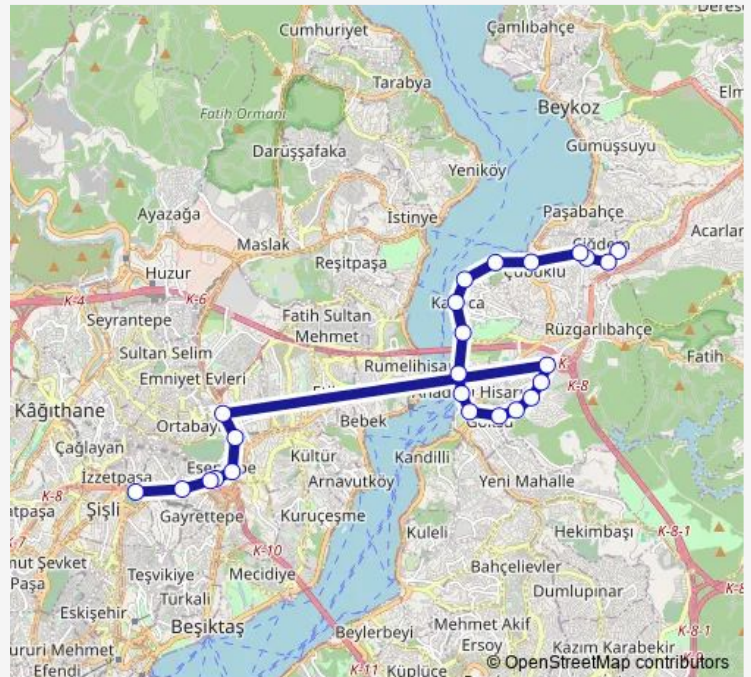

Friday 07:10

Saturday 07:00-07:15

Sunday —

Route info

Direction: BEYKOZ KONAKLARI VAKFI ORTAOKULU

Stops: 24

Trip Duration: 0 hour 51 min

**121B — Beykoz Konaklari Vakfi Ortaokulu - Mecidiyeköy Mezarlik** BusMaps

Gayrettepe Metro

Esentepe

ALİ Sami Yen

MECİDİYEKÖY MEZARLIK

121B Bus time schedules and route maps are available in an offline PDF at busmaps.com. Use the busmaps.com website to see live bus times, train schedule or subway schedule, and step-by-step directions for all public transit in UEmraniye