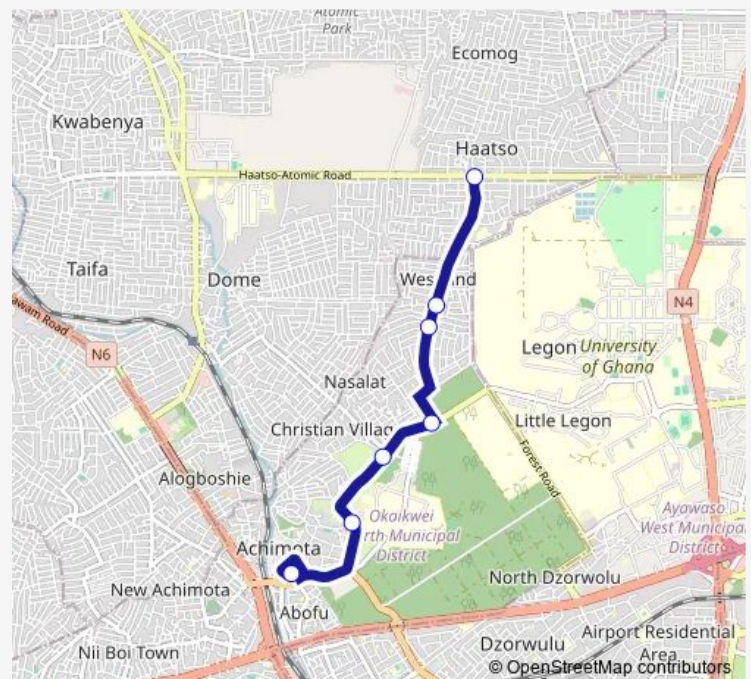

Bus 121B Haatso to Achimota

[Go to website](#)

Direction

Terminal Haatso — Terminal Achimota

7 stops

[Open route schedule](#)

Terminal Haatso

Sign Board 121

Westland Junction

Gimpa Junction

Christian Village Junc

Achimota Hospital

Terminal Achimota

Route schedule

Terminal Haatso — Terminal Achimota

Monday	12:54
Tuesday	12:54
Wednesday	12:54
Thursday	12:54
Friday	12:54
Saturday	12:54
Sunday	12:54

Route info

Direction: Terminal Haatso

Stops: 7

Trip Duration: 0 hour 26 min

121B — Haatso to Achimota

121B Bus time schedules and route maps are available in an offline PDF at busmaps.com. Use the busmaps.com website to see live bus times, train schedule or subway schedule, and step-by-step directions for all public transit in Accra