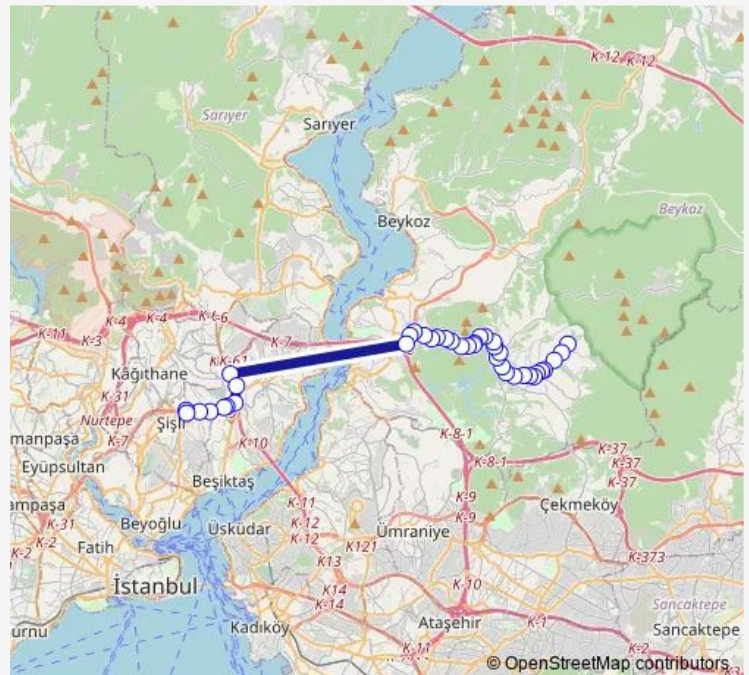

**Route info**

Direction: DUTDERE

Stops: 39

Trip Duration: 0 hour 51 min

121B — Dutdere - Mecidiyeköy Mezarlik

**BusMaps**

FİDANLIK

Çamlıktepe