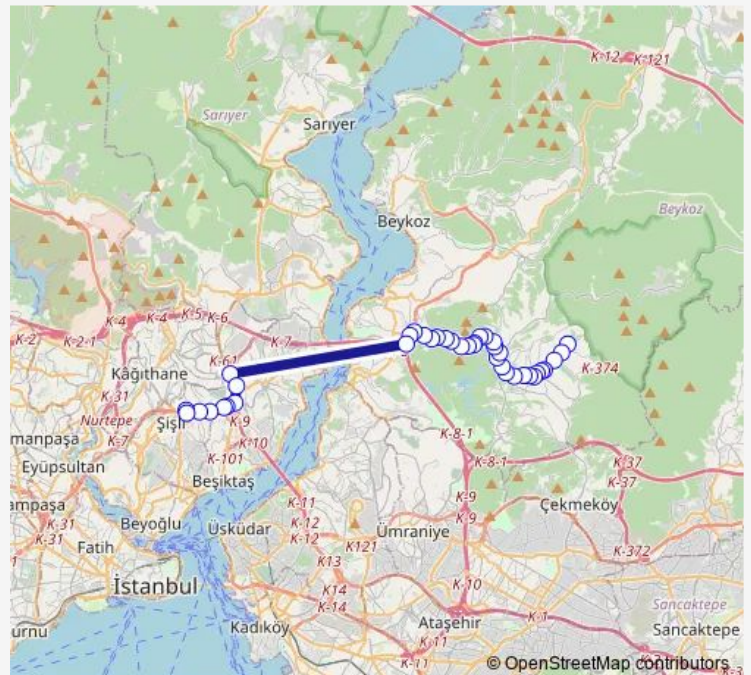

Saturday 07:30

Sunday —

Route info

Direction: Dutdere

Stops: 39

Trip Duration: 0 hour 51 min

121b — Dutdere - Mecidiyeköy Mezarlik

BusMaps