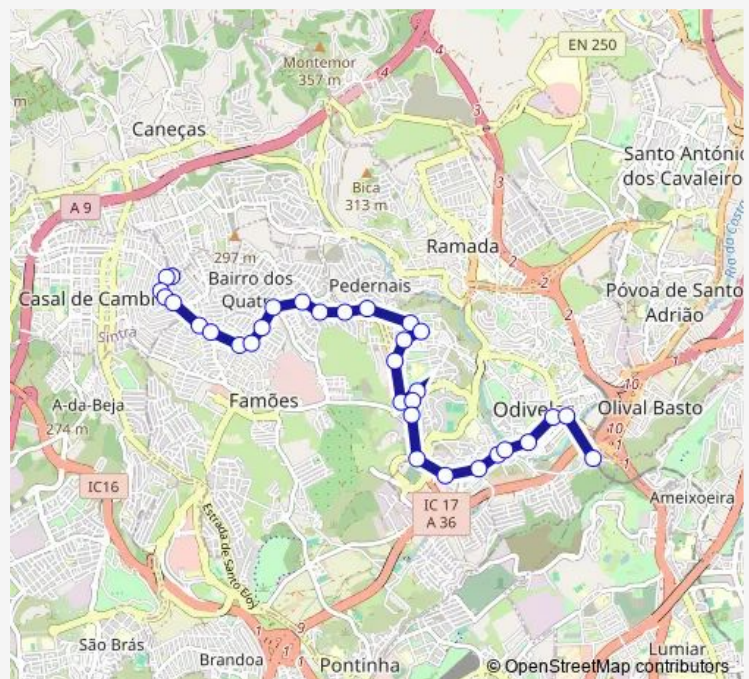

Friday 06:45-19:20

Saturday —

Sunday —

Route info

Direction: Casal Bispo (R Vasco Gama Fte Lte 52)

Stops: 32

Trip Duration: 0 hour 30 min

4 - Casal do Bispo - Sr Roubado (Metro)