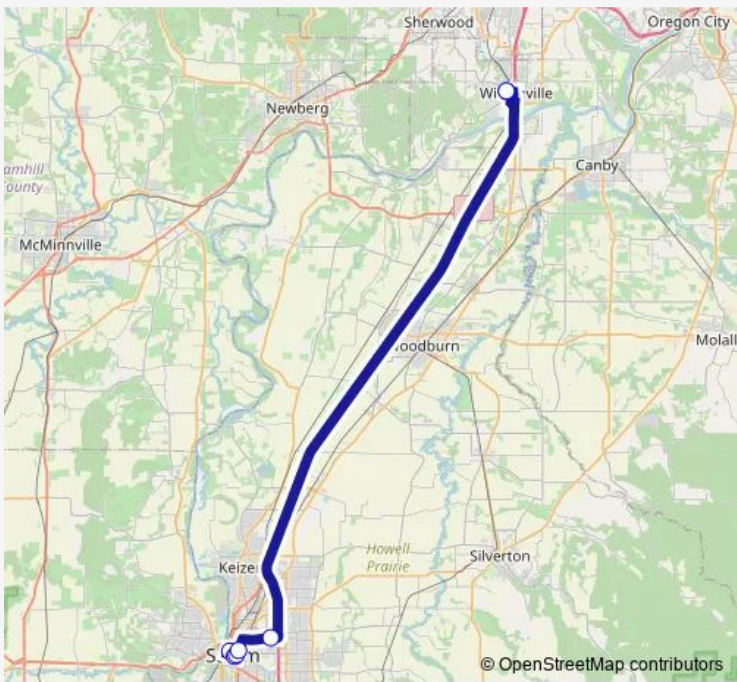

Bus 01X Wilsonville / Salem Express

[Go to website](#)

Direction
 Wilsonville Transit Center - 1x — Downtown Transit Center - Bay R
 7 stops
[Open route schedule](#)

- Wilsonville Transit Center - 1x
- Market @ Hawthorne
- Summer @ Union
- Summer @ Marion
- Center @ Capitol
- Court @ Capitol
- Downtown Transit Center - Bay R

Route schedule
 Wilsonville Transit Center - 1x — Downtown Transit Center - Bay R

Monday	06:30-07:30
Tuesday	06:30-07:30
Wednesday	06:30-07:30
Thursday	06:30-07:30
Friday	06:30-07:30
Saturday	—
Sunday	—

Route info
 Direction: Wilsonville Transit Center - 1x
 Stops: 7
 Trip Duration: 0 hour 48 min

Direction

Downtown Transit Center - Bay R — Wilsonville Transit Center - 1x

7 stops

[Open route schedule](#)

Downtown Transit Center - Bay R

State @ Capitol Bldg

Court @ Capitol

Capitol @ Marion

Market @ Savage

Wilsonville Transit Ctr - Drop Off Bay

Wilsonville Transit Center - 1x

Route schedule

Downtown Transit Center - Bay R — Wilsonville Transit Center - 1x