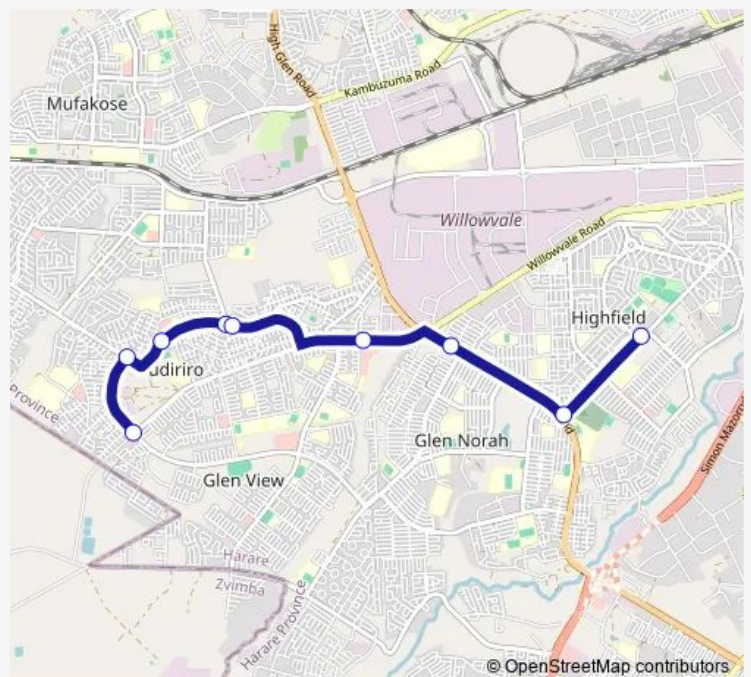

Communal Taxi Service Glenview to Machipisa

[Go to website](#)

Direction

ZRP Budiro, Glenview Shopping Centre — Machipisa Hub

9 stops

[Open route schedule](#)

ZRP Budiro, Glenview Shopping Centre

Corner Patrenda Street and 2nd Second Street

Corner 5th Road and 2nd Road

Corner Chitowa Road and 2nd Road

Stop 2, 2nd Road

Engen Filling Station

Glen Norah Police Station

Corner High Glen Rd and Main Street

Machipisa Hub

Route schedule

ZRP Budiro, Glenview Shopping Centre — Machipisa Hub

Monday	12:26
Tuesday	12:26
Wednesday	12:26
Thursday	12:26
Friday	12:26
Saturday	12:26
Sunday	12:26

Route info

Direction: ZRP Budiro, Glenview Shopping Centre

Stops: 9

Trip Duration: 0 hour 49 min

Glenview to Machipisa

Communal Taxi Service time schedules and route maps are available in an offline PDF at busmaps.com. Use the busmaps.com website to see live bus times, train schedule or subway schedule, and step-by-step directions for all public transit in Harare