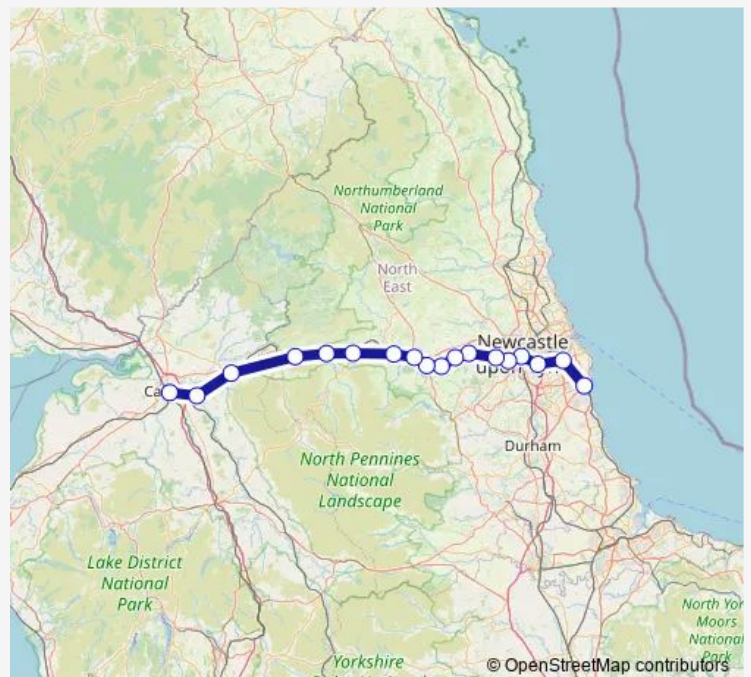

Haydon Bridge

Bardon Mill

Haltwhistle

Brampton (Cumbria)

Wetheral

Carlisle

### Route schedule

Sunderland — Carlisle

Monday —

Tuesday —

Wednesday —

Thursday —

Friday —

Saturday —

### Route info

Direction: Sunderland

Stops: 18

Trip Duration: 2 hour 2 min

■ Nt:Sun->Car — NT train service from SUN to Car

Nt:Sun->Car Rail time schedules and route maps are available in an offline PDF at [busmaps.com](https://busmaps.com). Use the [busmaps.com](https://busmaps.com) website to see live bus times, train schedule or subway schedule, and step-by-step directions for all public transit in Newcastle upon Tyne