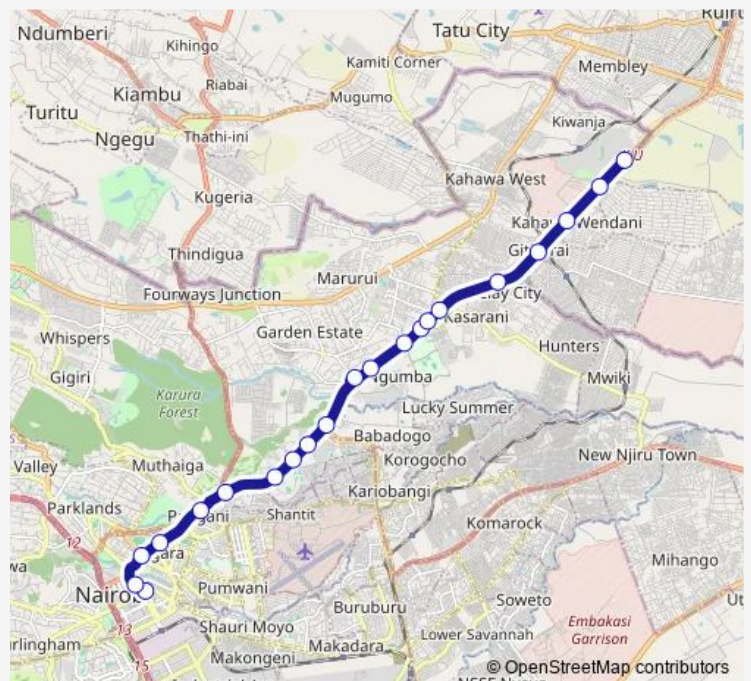

Ngara Stage

Koja

Odeon

Route schedule

Ku — Odeon

Monday 06:00

Tuesday 06:00

Wednesday 06:00

Thursday 06:00

Friday 06:00

Saturday 06:00

Sunday 06:00

Route info

Direction: Ku

Stops: 21

Trip Duration: 0 hour 42 min

44G — Odeon-Pangani-Roysambu-Githurai-Ku

Direction

Odeon — Ku

21 stops

[Open route schedule](#)

Odeon

Koja

Ngara