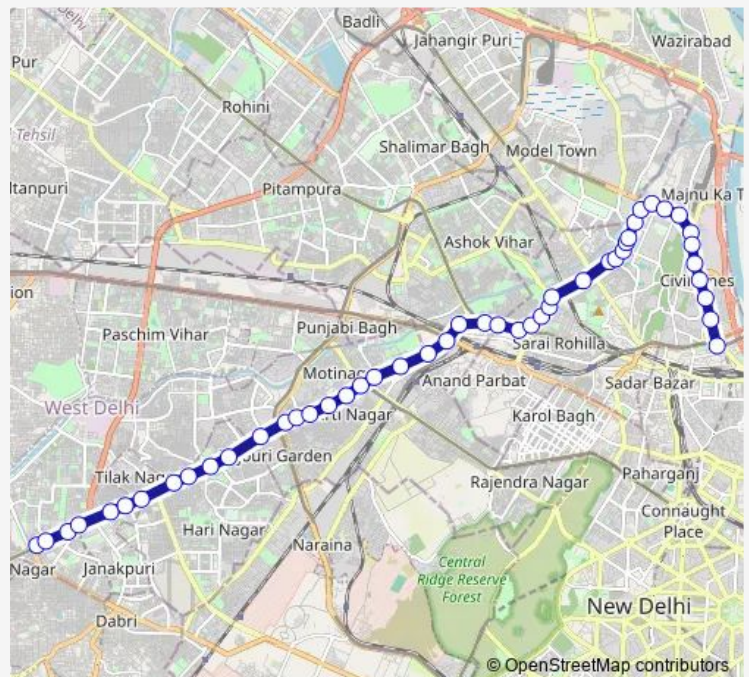

Thursday 07:45-21:15

Friday 07:45-21:15

Saturday 07:45-21:15

Sunday 07:45-21:15

Route info

Direction: Uttam Nagar Terminal

Stops: 48

Trip Duration: 1 hour 22 min