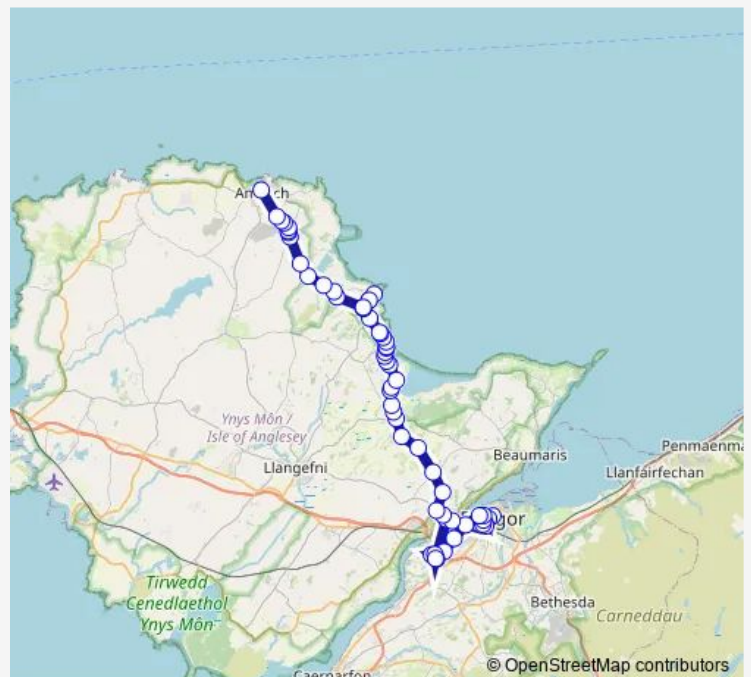

### Route schedule

Bangor Bus Station Stand D — Recreation Grounds

Monday 16:15

Tuesday 16:15

Wednesday 16:15

Thursday 16:15

Friday 16:15

Saturday —

### Route info

Direction: Bangor Bus Station Stand D

Stops: 59

Trip Duration: 1 hour 13 min

■ 62C — Bangor - Cemaes Bay via Amlwch

Garneidd Wen

Rhoscefnir Turn

Post Office