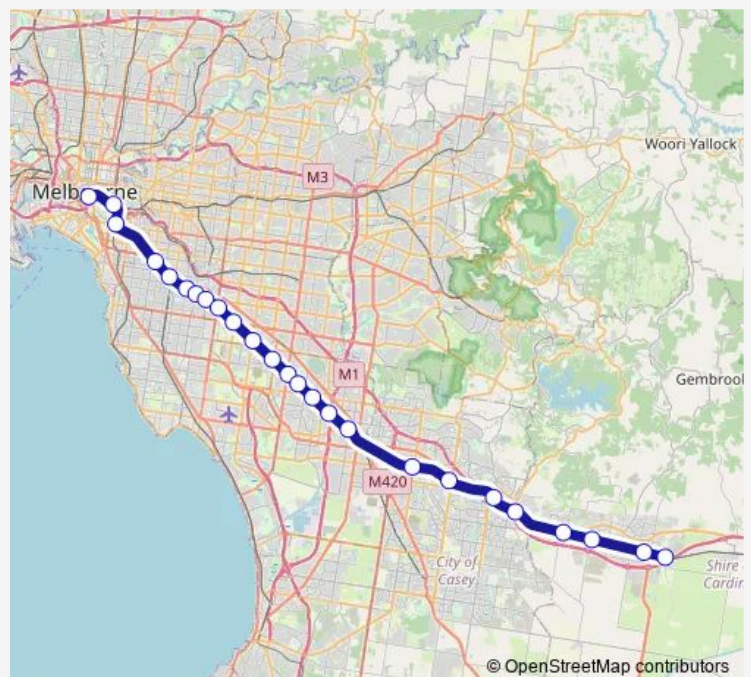

Berwick Railway Station (Berwick)

Beaconsfield Railway Station (Beaconsfield)

Route schedule

Flinders Street Railway Station (Melbourne City) — East Pakenham Railway Station (Pakenham)

Monday	03:23-02:23 ⁺¹
Tuesday	04:38-00:08 ⁺¹
Wednesday	04:38-00:08 ⁺¹
Thursday	04:38-00:08 ⁺¹
Friday	04:38-02:23 ⁺¹
Saturday	03:23-02:23 ⁺¹
Sunday	03:23-00:08 ⁺¹

Route info

Direction: Flinders Street Railway Station (Melbourne City)

Stops: 25

Trip Duration: 1 hour 16 min

Pakenham — Pakenham - City

Officer Railway Station (Officer)

Cardinia Road Railway Station (Pakenham)