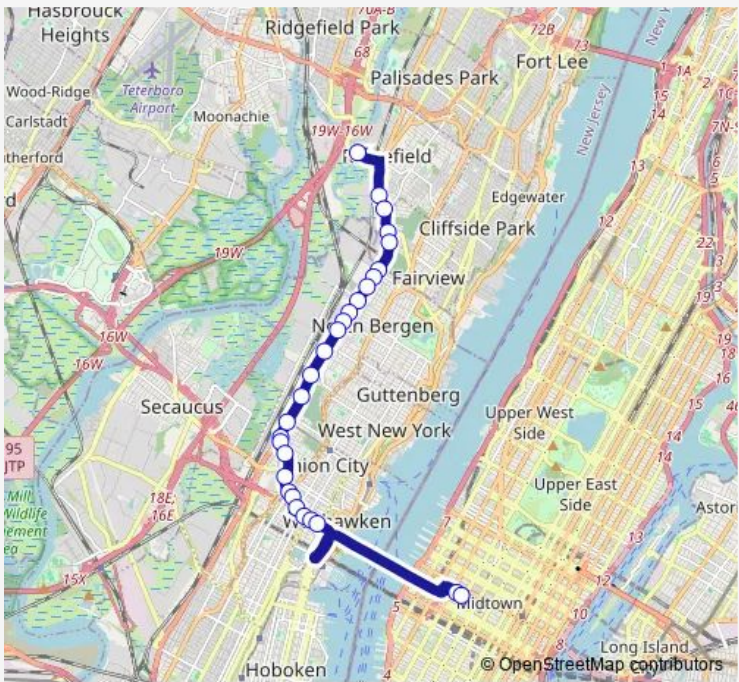

[Go to website](#)

Direction
 Port Authority BUS Terminal — Fulton PL AT Edgewater Ave
 30 stops
[Open route schedule](#)

- Port Authority BUS Terminal
- Marginal RD N AT Pleasant Ave
- 31st ST AT Hudson Ave
- 31st ST AT Palisade Ave
- 32nd ST AT Bergenline Ave
- Bergen TPK AT J.F. Kennedy Blvd
- Bergen TPK AT 37th St
- Bergen TPK AT 39th St
- Bergen Tpk AT Grand Ave
- Tonnelle AVE AT 49th St
- Tonnelle AVE AT 54th St
- Tonnelle AVE 854'N OF 54th St
- Tonnelle AVE AT 61st St
- Tonnelle AVE AT 69th St
- Tonnelle AVE AT 71st St
- Tonnelle AVE AT 73rd St
- Tonnelle AVE AT 76th St
- Tonnelle AVE AT 79th St
- Tonnelle AVE AT 83rd St
- Tonnelle AVE AT 86th St
- Tonnelle AVE AT 88th St

Route schedule
 Port Authority BUS Terminal — Fulton PL AT Edgewater Ave

Monday	06:15-00:15 ⁺¹
Tuesday	06:15-00:15 ⁺¹
Wednesday	06:15-00:15 ⁺¹
Thursday	06:15-00:15 ⁺¹
Friday	06:15-00:15 ⁺¹
Saturday	06:15-00:15 ⁺¹
Sunday	09:15-00:15 ⁺¹

Route info
 Direction: Port Authority BUS Terminal
 Stops: 30
 Trip Duration: 0 hour 34 min

Tonnelle AVE AT 91st St

Broad AVE AT Prospect Ave

Broad AVE AT Fairview Ave

Broad AVE AT Shaler Blvd

Broad AVE S AT Pleasantview Terr

Saturday —

Sunday —

Route info

Direction: Shaler Blvd AT Broad Ave

Stops: 17

Trip Duration: 0 hour 47 min

Direction

Fulton PL AT Edgewater Ave — Port Authority BUS Terminal