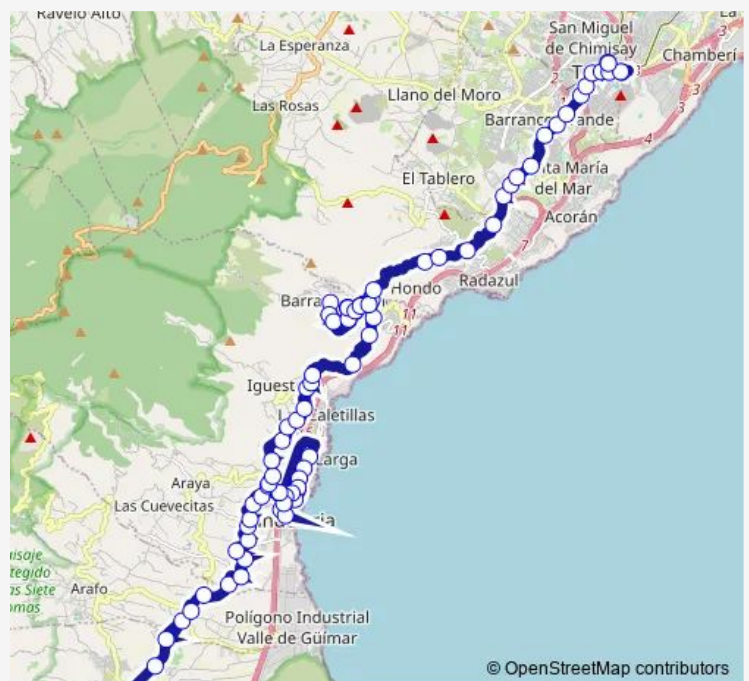

Thursday 07:40-21:00

Friday 07:40-21:00

Saturday 07:00-20:05

Sunday 07:00-20:05

Route info

Direction: Intercambiador Sta.Cruz

Stops: 74

Trip Duration: 0 hour 53 min