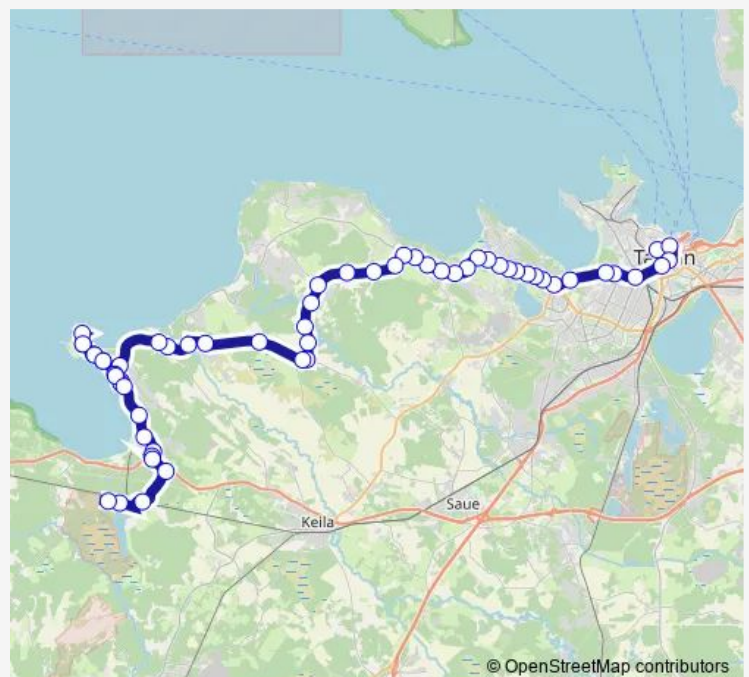

### Route schedule

Klooga pood — Balti jaam (train station)

Monday 07:35-17:10

Tuesday 07:35-17:10

Wednesday 07:35-17:10

Thursday 07:35-17:10

Friday 07:35-17:10

Saturday 10:20-22:05

### Route info

Direction: Klooga pood

Stops: 59

Trip Duration: 1 hour 17 min

Meremõisa

Kungla

Keila-Joa

Loigu