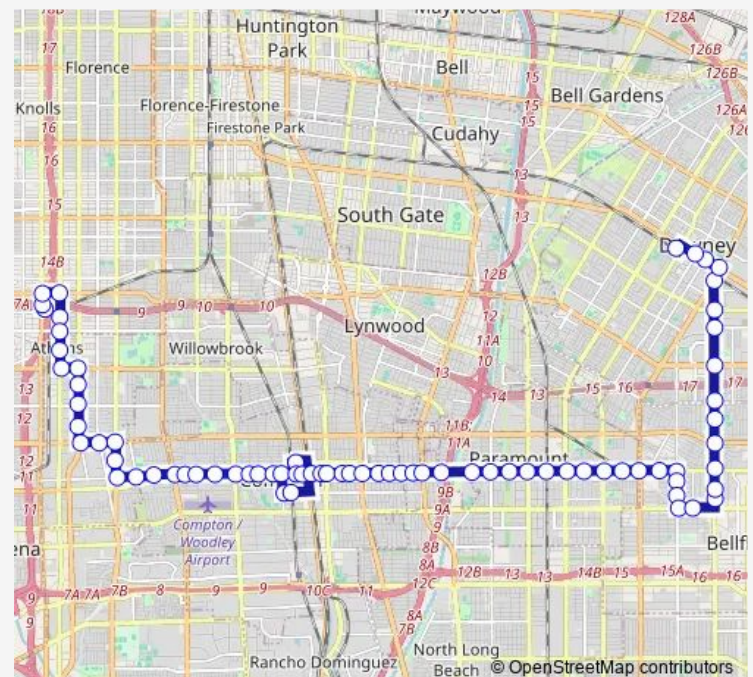

Broadway / 118th

Broadway / 120th

Broadway / 124th

El Segundo / Broadway

El Segundo / Main

Main / 131st

Main / 135th

Main / Allenhurst

### Route schedule

Figueroa / 117th Layover — Downey Transit Center

Monday 04:03-24:00

Tuesday 04:03-24:00

Wednesday 04:03-24:00

Thursday 04:03-24:00

Friday 04:03-24:00

Saturday 04:03-24:00

### Route info

Direction: Figueroa / 117th Layover

Stops: 75

Trip Duration: 1 hour 13 min

127 — Metro Local Line

Compton / Tajauta

Compton / Dwight

Compton / Wilmington