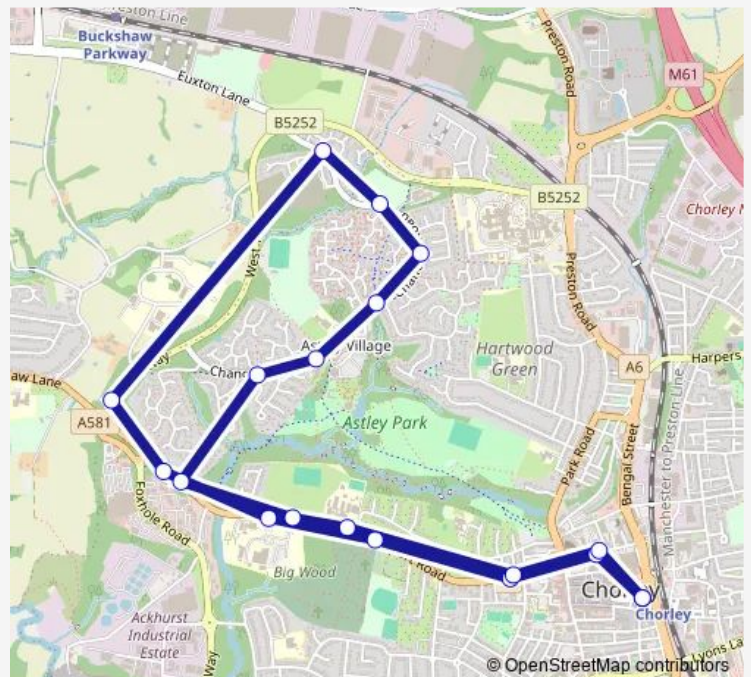

Bus Station

Route schedule

Bus Station — Bus Station

Monday 20:05-23:05

Tuesday 20:05-23:05

Wednesday 20:05-23:05

Thursday 20:05-23:05

Friday 20:05-23:05

Saturday 20:05-23:05

Sunday 09:05-19:05

Route info

Direction: Bus Station

Stops: 19

Trip Duration: 0 hour 20 min

127 — Chorley - Astley Village

127 Bus time schedules and route maps are available in an offline PDF at busmaps.com. Use the busmaps.com website to see live bus times, train schedule or subway schedule, and step-by-step directions for all public transit in Chorley