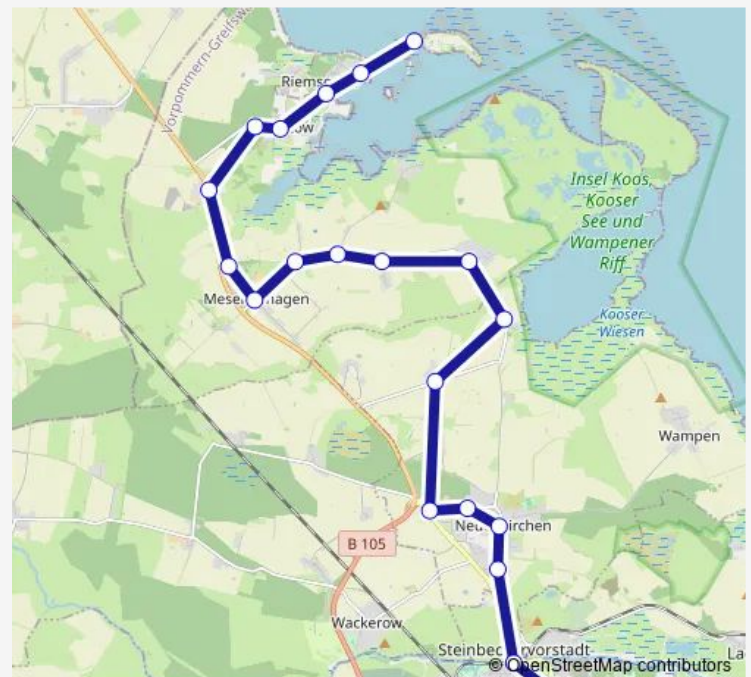

Gristow Dorf

Riemserort

Riems Yachthafen

Route schedule

Greifswald, ZOB (Db) — Riems Wendeschleife

Monday 15:47

Tuesday —

Wednesday —

Thursday 15:47

Friday 15:47

Saturday —

Sunday —

Route info

Direction: Greifswald, ZOB (Db)

Stops: 22

Trip Duration: 0 hour 43 min

127

BusMaps

Direction

Greifswald Bahnhof Süd — Riems Wendeschleife

33 stops

[Open route schedule](#)

Greifswald Bahnhof Süd

Greifswald, Ärztehaus