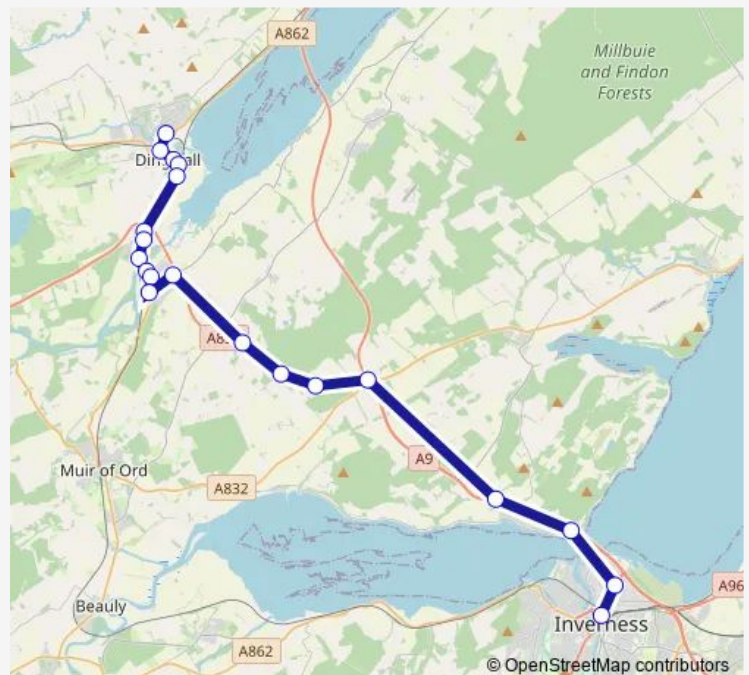

### Route schedule

Station Road — Leisure Centre

Monday 08:07

Tuesday 08:07

Wednesday 08:07

Thursday 08:07

Friday 08:07

Saturday —

### Route info

Direction: Station Road

Stops: 11

Trip Duration: 0 hour 21 min

127 — Inverness - Alness