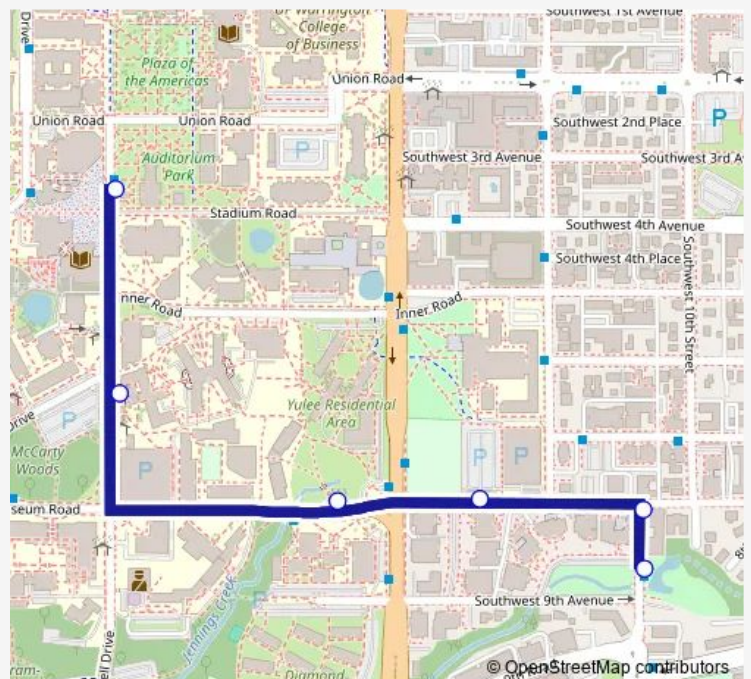

Bus 127 East Circulator (Turlington Hall To Sorority Row)

[Go to website](#)

Direction

Sorority Row — Century Tower

6 stops

[Open route schedule](#)

Sorority Row

Sorority Row

Wednesday 06:55-18:55

Thursday 06:55-18:55

Friday 06:55-18:55

Saturday —

Sunday —

Route info

Direction: Sorority Row

Stops: 6

Trip Duration: 0 hour 16 min

127 — East Circulator (Turlington Hall To Sorority Row)

Direction

Century Tower — Sorority Row

14 stops

[Open route schedule](#)

Century Tower

Leigh Hall

Wednesday 07:16-19:16

Thursday 07:16-19:16

Friday 07:16-19:16

Saturday —

Sunday —

Route info

Direction: Century Tower

Stops: 14