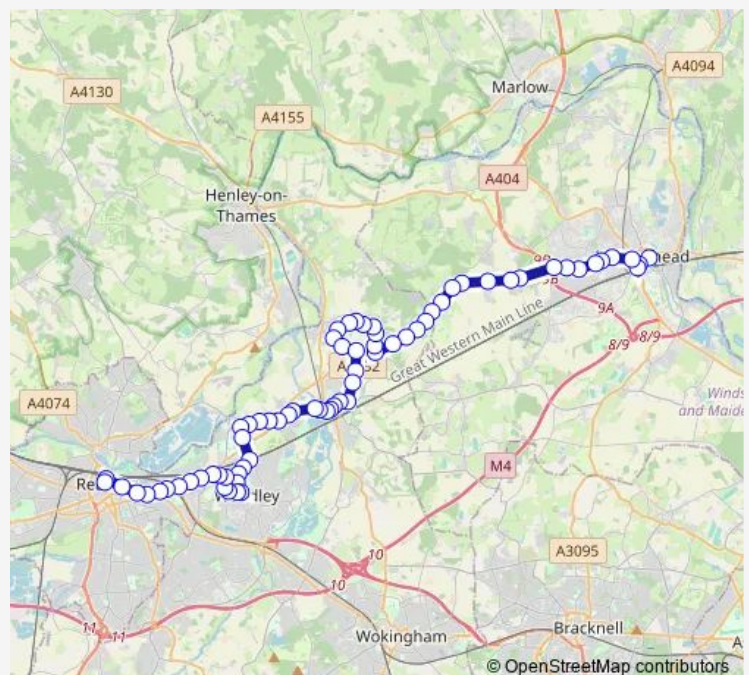

### Direction

Bridge Avenue — Friar Street

70 stops

[Open route schedule](#)

- Bridge Avenue
- Queen Street
- M Maidenhead Railway Station
- Frascati Way
- Castle Hill
- All Saints Avenue
- Fairacre
- Cricket Ground
- Highway Avenue
- Newlands Drive
- Shire Horse PH
- Westacott Way Roundabout
- Green Lane
- Frogmore Farm
- Novello
- Square Deal Cafe
- Old Devil Inn
- Bird In Hand
- Castle Royale Golf Club
- The Forge
- Hare Hatch Grange

### Route schedule

Bridge Avenue — Friar Street

Monday	—
Tuesday	—
Wednesday	—
Thursday	—
Friday	—
Saturday	10:13-17:50
Sunday	—

### Route info

Direction: Bridge Avenue

Stops: 70

Trip Duration: 1 hour 7 min

127 — Maidenhead - Reading via Upper Wargrave, Twyford, Sonning, Woodley

Horse and Groom

Tag Lane Foot

Tag Lane

Chequers Way

Howth Drive Top

Hanwood Close

Shepherds Hill Top

Earley Power Station

Shepherds House Lane

London Road - The Drive

Liverpool Road