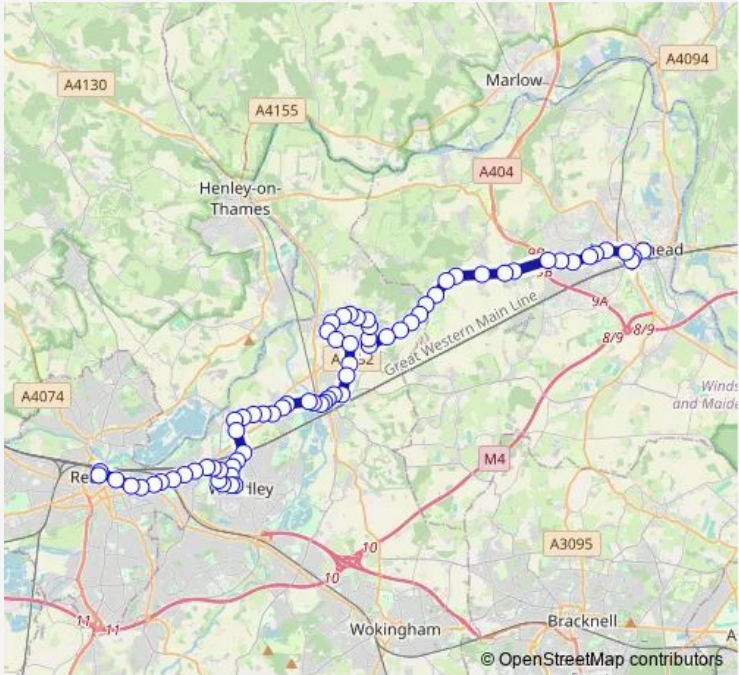

## Bus 127 Maidenhead - Reading via Upper Wargrave, Twyford, Sonning, Woodley

[Go to website](#)

**Direction**  
 Bridge Avenue — Friar Street  
 70 stops  
[Open route schedule](#)

- Bridge Avenue
- Queen Street
- M Maidenhead Railway Station
- Frascati Way
- Castle Hill
- All Saints Avenue
- Fairacre
- Cricket Ground
- Highway Avenue
- Newlands Drive
- Shire Horse PH
- Westacott Way Roundabout
- Green Lane
- Frogmore Farm
- Novello
- Square Deal Cafe
- Old Devil Inn
- Bird In Hand
- Castle Royale Golf Club
- The Forge
- Hare Hatch Grange

Route schedule  
 Bridge Avenue — Friar Street

Monday	—
Tuesday	—
Wednesday	—
Thursday	—
Friday	—
Saturday	10:13-17:50
Sunday	—

Route info  
 Direction: Bridge Avenue  
 Stops: 70  
 Trip Duration: 1 hour 7 min

127 — Maidenhead - Reading via Upper Wargrave, Twyford, Sonning, Woodley **BusMaps**

Horse and Groom

Tag Lane Foot

Tag Lane

Tag Lane

Blakes Road

Blakes Road - Highfield Park

East View Road